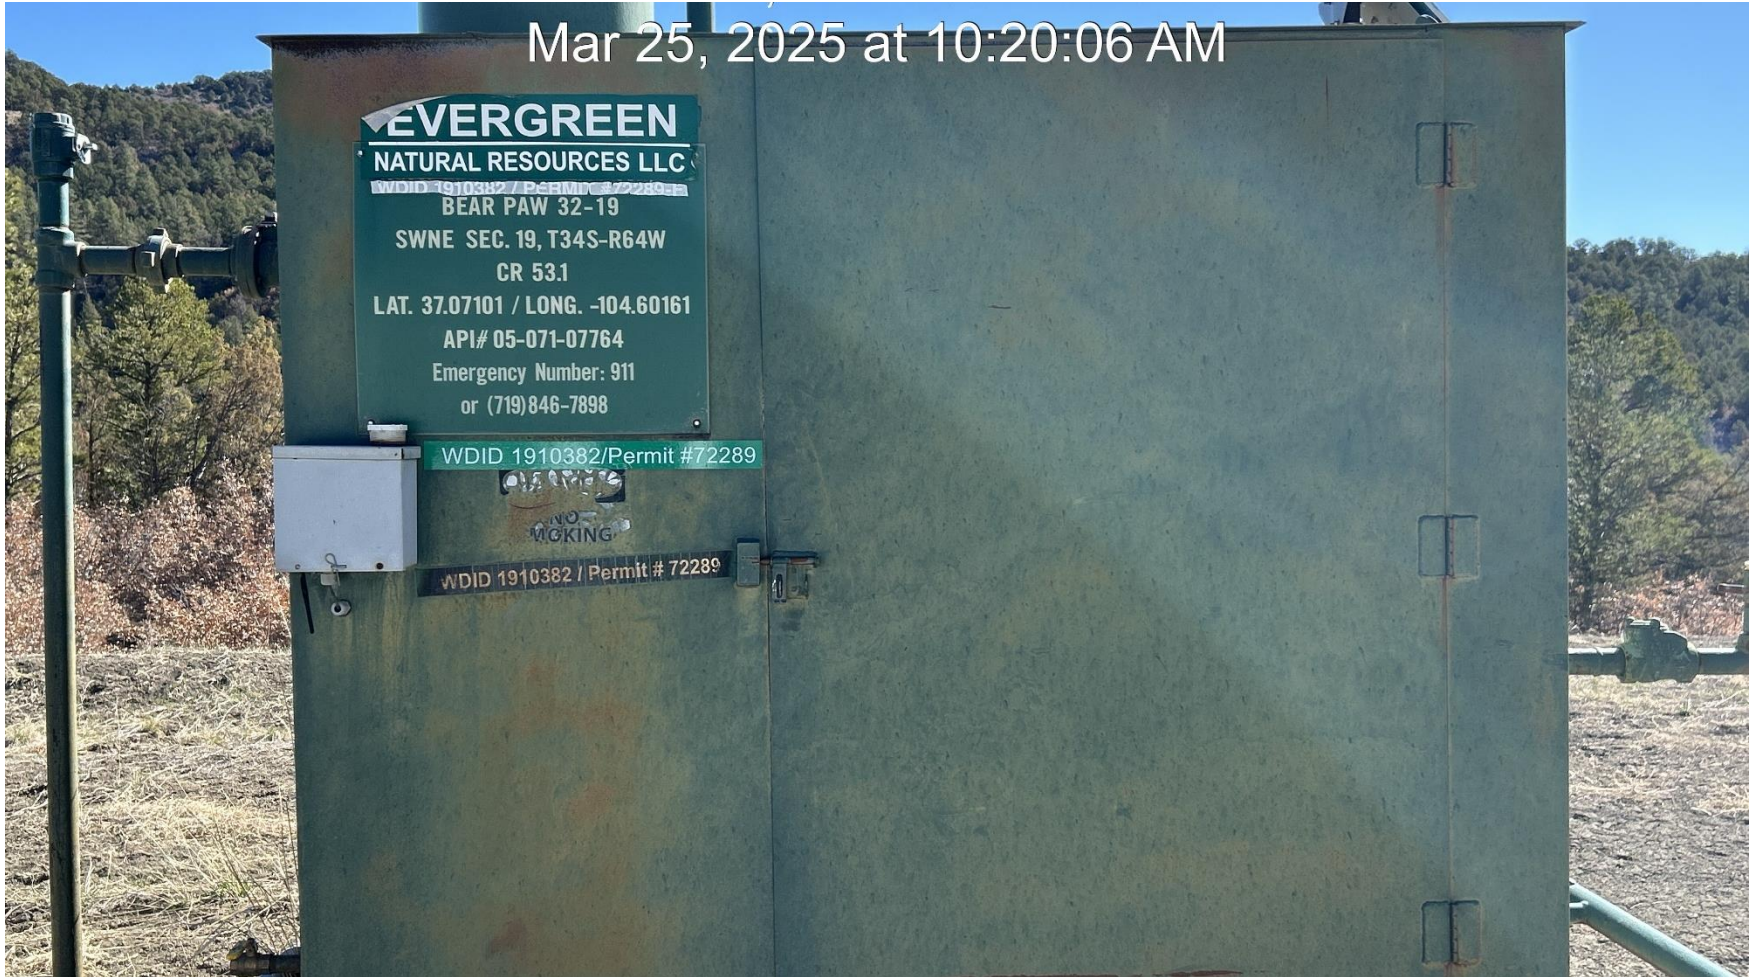

WELL NAME: , Bear Paw 32-19

API #:071-07764

Mar 25, 2025 at 10:20:06 AM

PHOTO 1: WELL SIGN

137.076667, -104.011175 121.92m  
Mar 25, 2025 at 10:19:14 AM

**PHOTO 2: LOCATION**

107.071427, -104.002500 10.0 TH  
Mar 25, 2025 at 10:19:47 AM

**PHOTO 3: WELLHEAD AND EQUIPMENT**

Energy & Carbon Management Commission  
+37.071251, -104.602501 ±3.54m  
Mar 25, 2025 at 10:19:35 AM

**PHOTO 4: Meter**