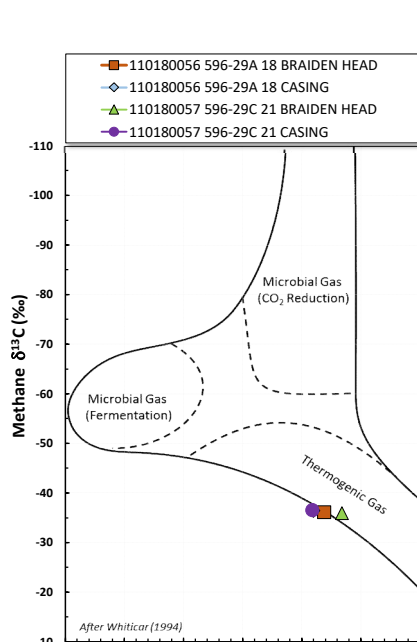

Haworth Ratio Plot - Characterization of Hydrocarbon Type