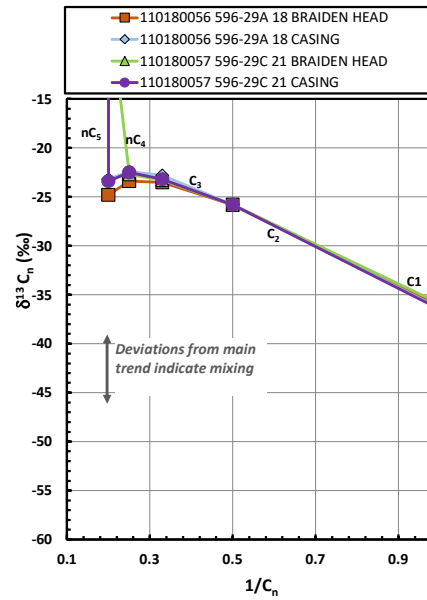

Mixing Plot

Methane $\delta^{13}\text{C}$ vs C1/(C2+C3) Genetic Classification Plot