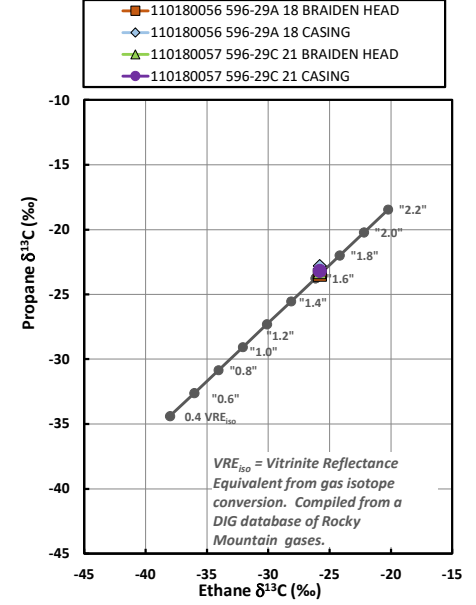

Ethane - Propane Maturity Plot

Methane $\delta^{13}\text{C}$ vs C1/(C2+C3) Genetic Classification Plot