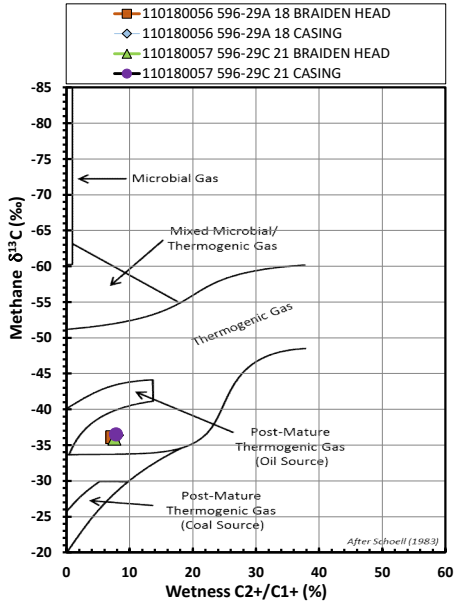

Methane $\delta^{13}\text{C}$ vs Wetness Genetic Classification Plot

Haworth Ratio Plot - Characterization of Hydrocarbon Type