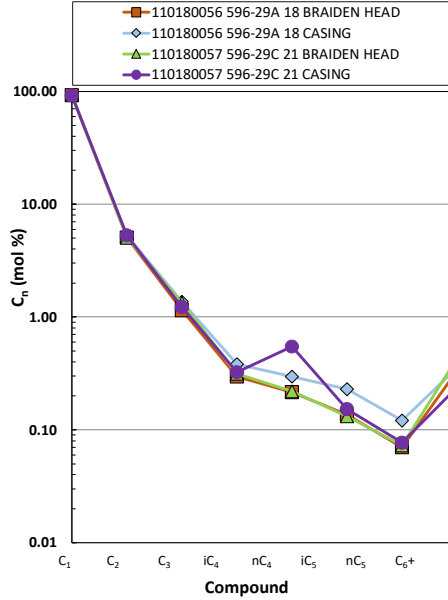

Hydrocarbon Composition Plot