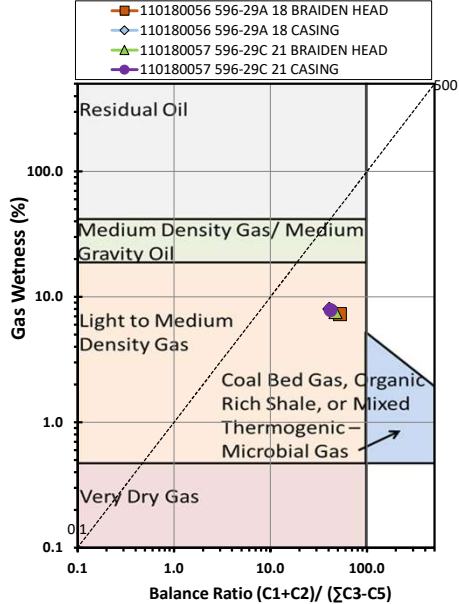

Haworth Ratio Plot - Characterization of Hydrocarbon Type