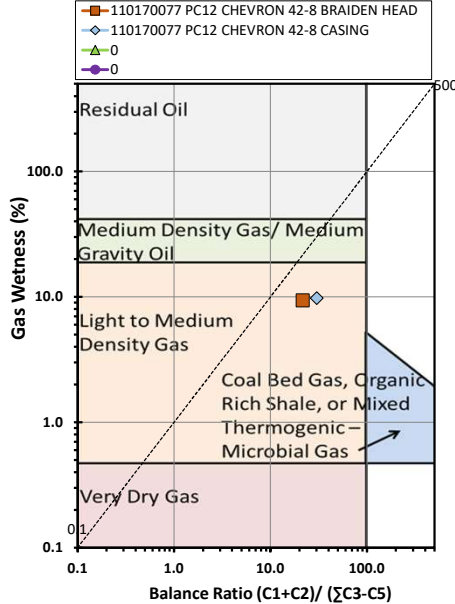

Haworth Ratio Plot - Characterization of Hydrocarbon Type