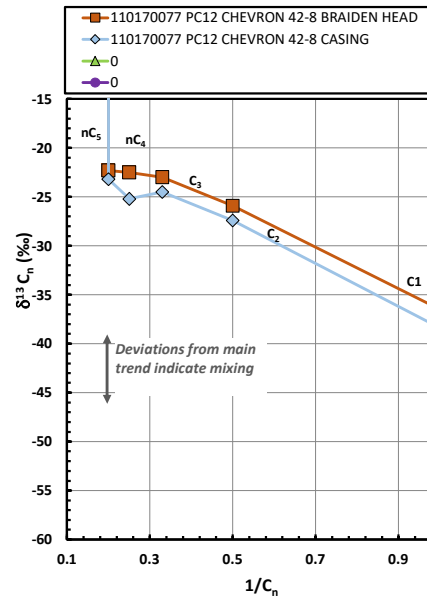

Mixing Plot

Methane $\delta^{13}\text{C}$ vs C1/(C2+C3) Genetic Classification Plot