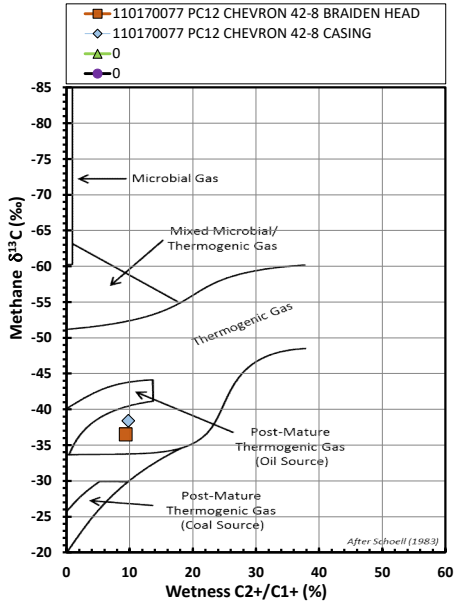

Methane $\delta^{13}\text{C}$ vs Wetness Genetic Classification Plot

Haworth Ratio Plot - Characterization of Hydrocarbon Type