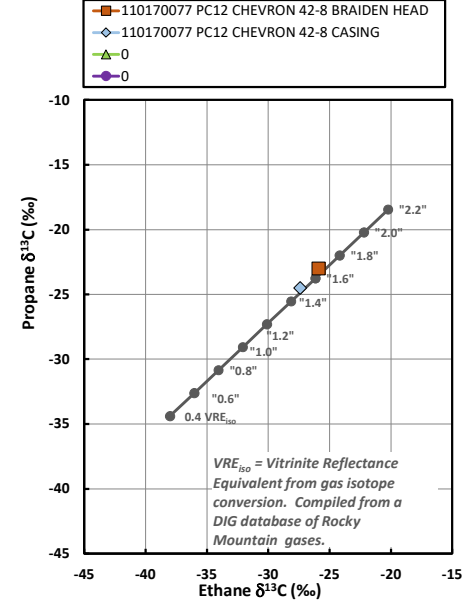

Ethane - Propane Maturity Plot

Methane $\delta^{13}\text{C}$ vs C1/(C2+C3) Genetic Classification Plot