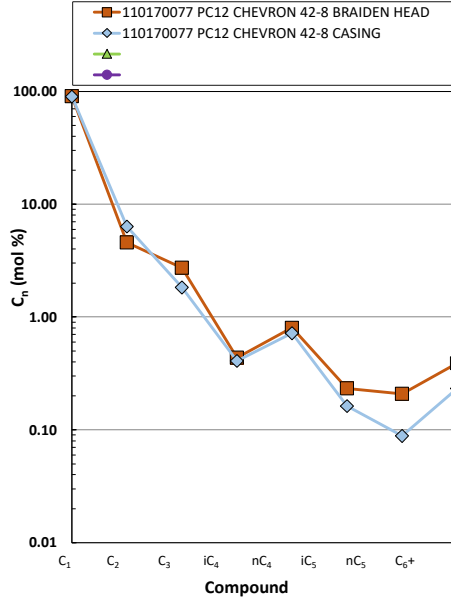

Hydrocarbon Composition Plot