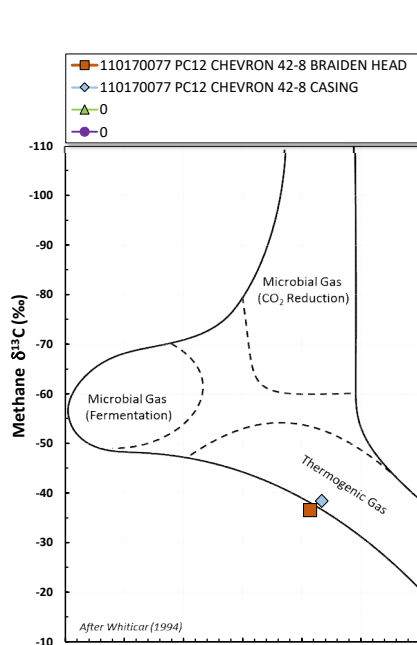

Haworth Ratio Plot - Characterization of Hydrocarbon Type