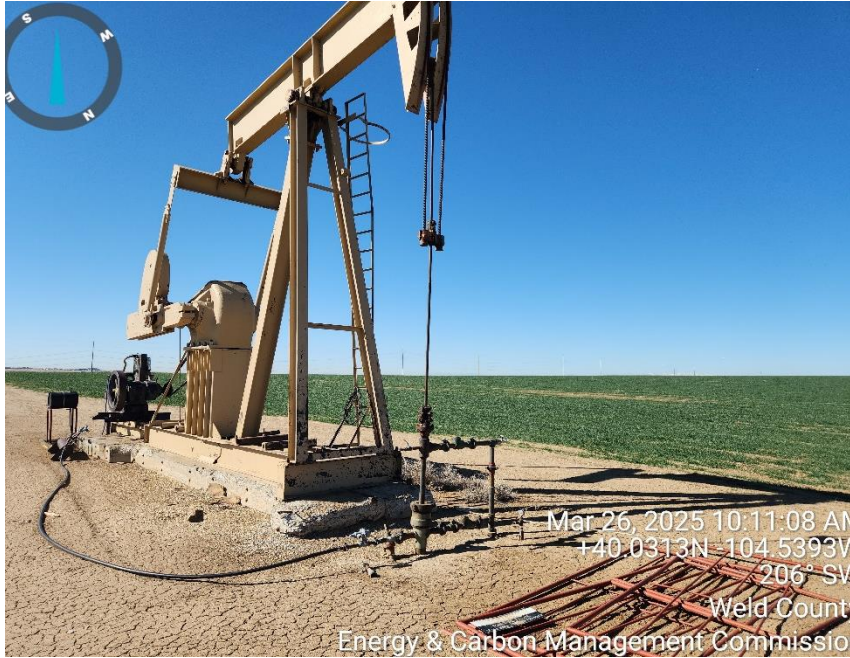

Inspection Photos
Location Name: Bosky PC Z 22-14
Location ID: 427113

Photo 1 well head and equipment

Photo 2 production equipment and tank battery