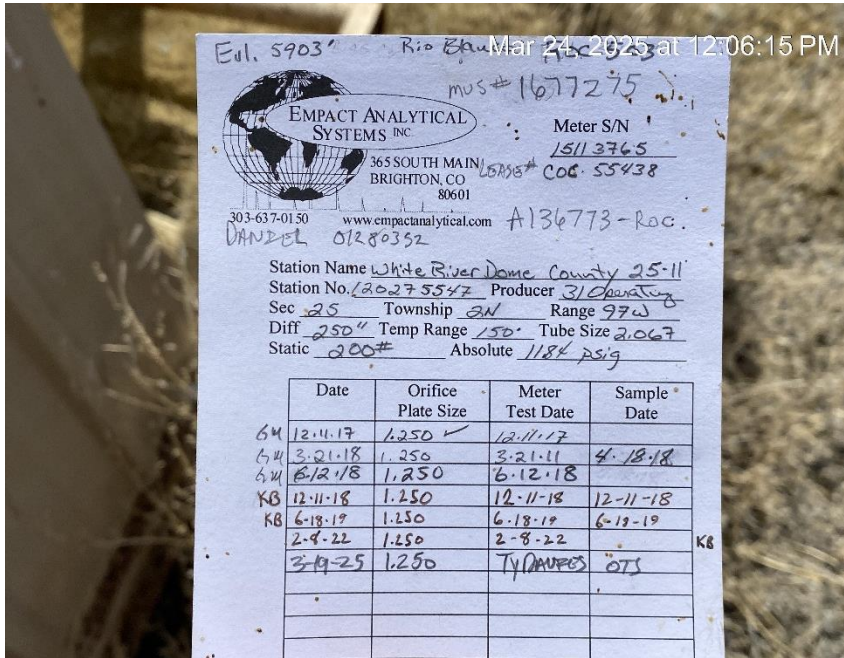

**KT Resources LLC
WRD County 25-11
Location ID: 316262**

Missing information

Missing required information

KT Resources LLC
 WRD County 25-11
 Location ID: 316262

Contractor? Operator?

Label required

**KT Resources LLC
WRD County 25-11
Location ID: 316262**

Unsafe condition

Stormwater BMP not maintained

**KT Resources LLC
WRD County 25-11
Location ID: 316262**

Erosion and sediment migration

Erosion and sediment migration

**KT Resources LLC
WRD County 25-11
Location ID: 316262**

Erosion and sediment migration

Erosion and sediment migration

**KT Resources LLC
WRD County 25-11
Location ID: 316262**

Erosion and sediment migration

Erosion and sediment migration

**KT Resources LLC
WRD County 25-11
Location ID: 316262**

Location from South entrance

Location from East corner

**KT Resources LLC
WRD County 25-11
Location ID: 316262**

Location from North corner

Location from West corner