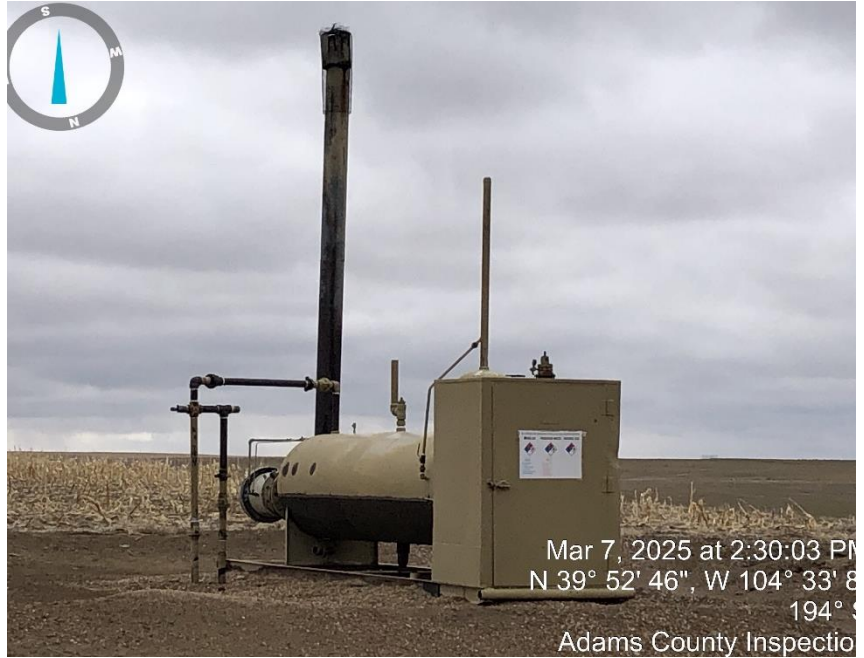

Inspection Photos
Location Name: Colorado state C2
Location ID: 320341

Photo #1 Tanks.

Photo #2 Separator.

Inspection Photos
Location Name: Colorado State C2
Location ID: 320341

Photo #3 Pump jack.