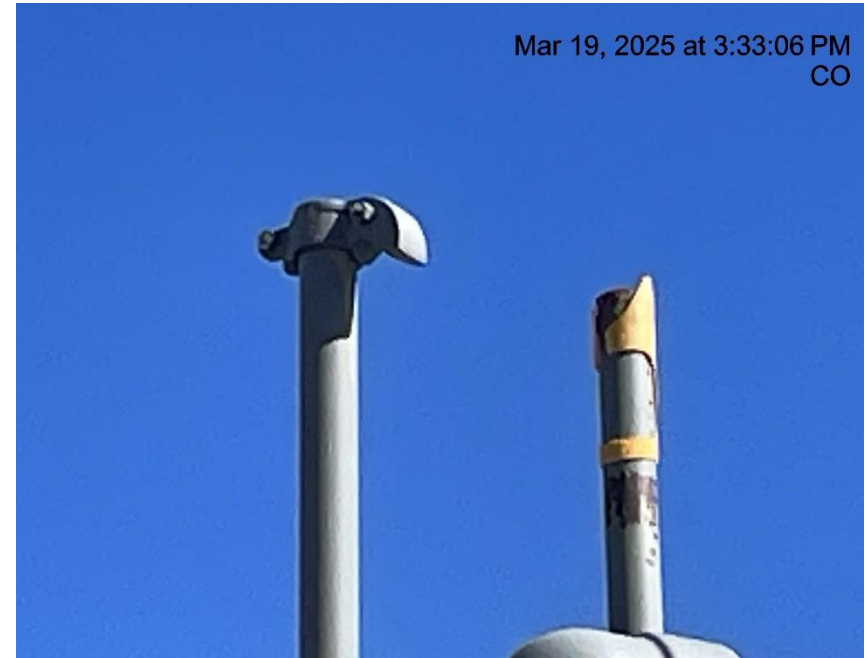

Inspection/Audit Photos

Location Name: QB Energy ROSE RANCH 23-4D (A22W) Pad

Location #: 334755

Photo # 5375 From entrance to location

Photo # 5376 From entrance to location

Inspection/Audit Photos

Location Name: QB Energy ROSE RANCH 23-4D (A22W) Pad

Location #: 334755

Photo # 5377 Location

Photo # 5378 Location

Inspection/Audit Photos
Location Name: QB Energy ROSE RANCH 23-4D (A22W) Pad
Location #: 334755

Photo # 5379 Location

Photo # 5380 Location

Inspection/Audit Photos

Photo # 5383 Location

Photo # 5384 Location

Inspection/Audit Photos
Location Name: QB Energy ROSE RANCH 23-4D (A22W) Pad
Location #: 334755

Photo # 5385 Location

Photo # 5386 Location

Inspection/Audit Photos

Inspection/Audit Photos

Location Name: QB Energy ROSE RANCH 23-4D (A22W) Pad

Location #: 334755

Photo # 5395 PRV vent line does not comply with CECMC pressure safety device rules

Photo # 5396 PRV vent line does not comply with CECMC pressure safety device rules