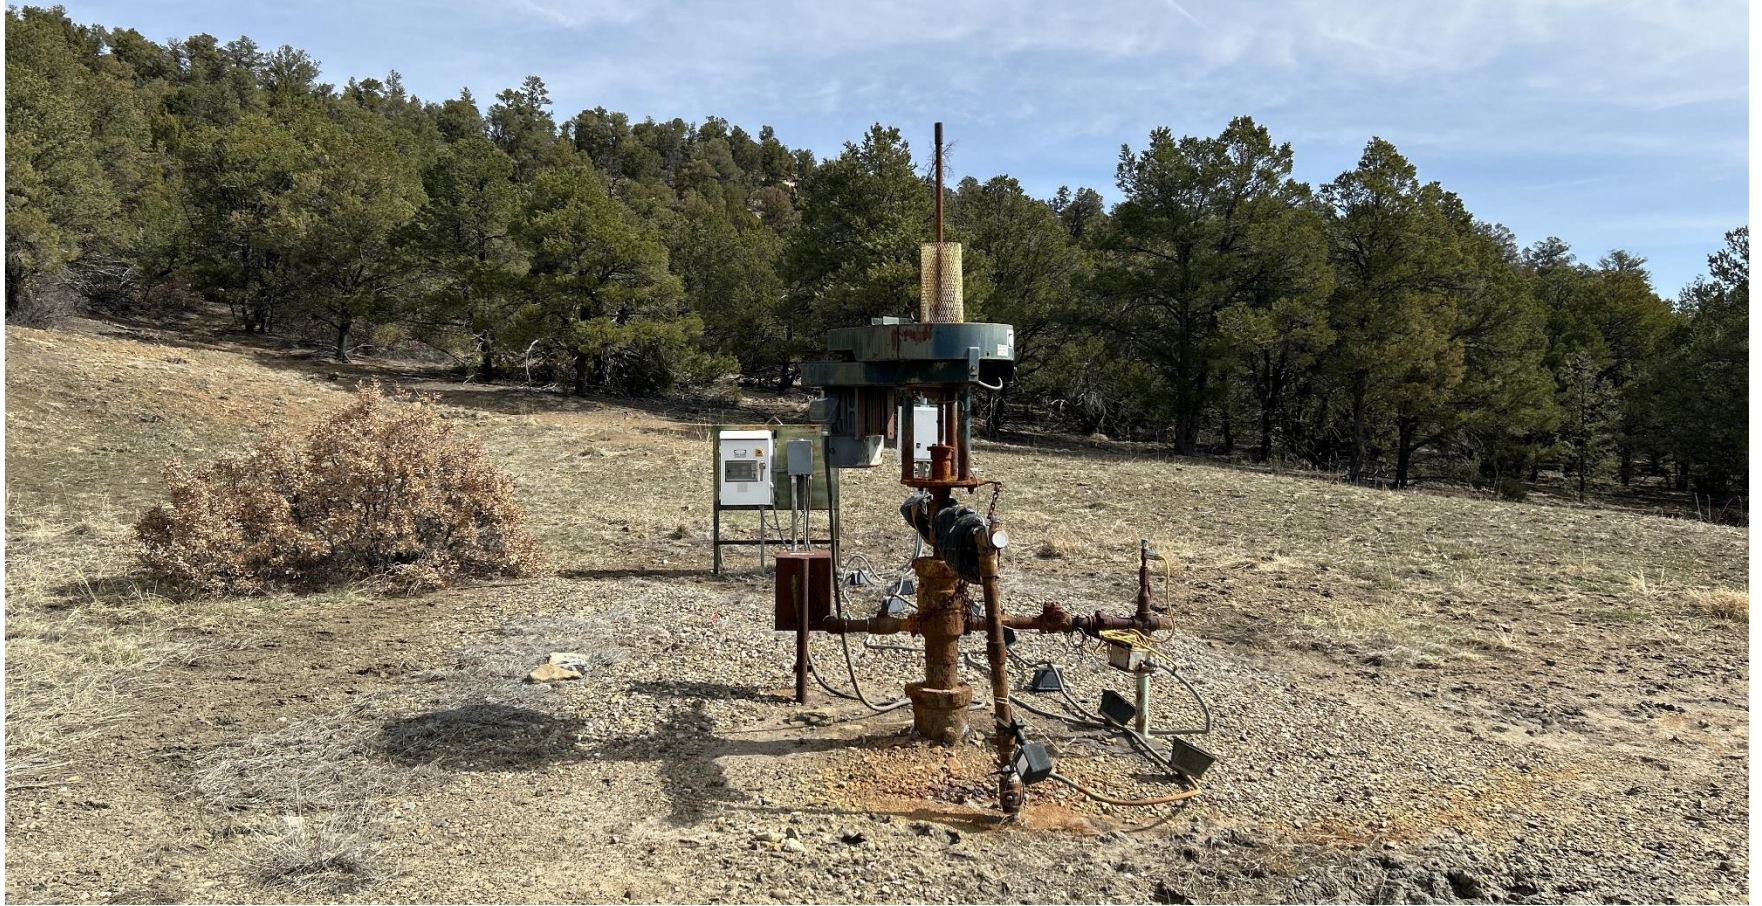

WELL NAME: , Bumble Bee 11-13

API #: 071-06898

Mar 21, 2025 at 10:46:36 AM

PHOTO 1: WELL SIGN

**COLORADO**  
Energy & Carbon Management  
Commission  
Department of Natural Resources

137.050000,-104.025074 12.45m  
Mar 21, 2025 at 10:45:57 AM

**PHOTO 2: LOCATION**

107.050513, -104.029733 10:42:11  
Mar 21, 2025 at 10:46:21 AM

**PHOTO 3: WELLHEAD AND EQUIPMENT**