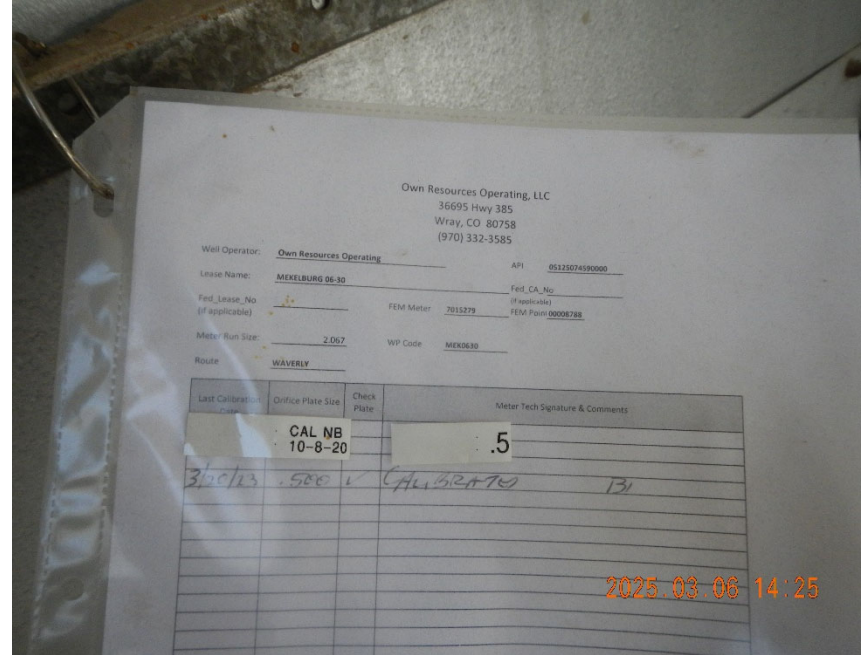

Inspection Photos
Location Name: Mekelburg 6-30
API Number: 125-07459

1. Lease sign at well location.

2. View of wellhead.

Inspection Photos
Location Name: Mekelburg 6-30
API Number: 125-07459

3. Well location overview.

4. Lease sign at gathering location.

Inspection Photos
Location Name: Mekelburg 6-30
API Number: 125-07459

5. Gas meter inside meter shed.

6. Calibration/Test Log inside meter shed. Last documented calibration date 3-20-23.