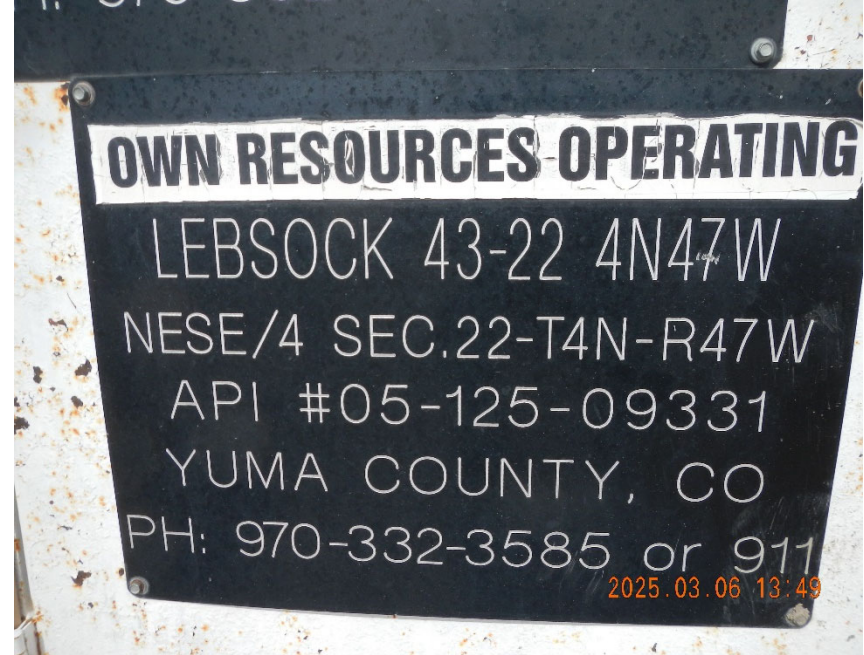

Inspection Photos
Location Name: Lebsock 43-22 4N47W
API Number: 125-09331

1. Lease sign at well location.

2. View of wellhead.

Inspection Photos
Location Name: Lebsock 43-22 4N47W
API Number: 125-09331

3. Well location overview.

4. Lease sign at gathering location.

Inspection Photos
Location Name: Lebsock 43-22 4N47W
API Number: 125-09331

5. Gas meter inside meter shed.

6. Gathering location overview.