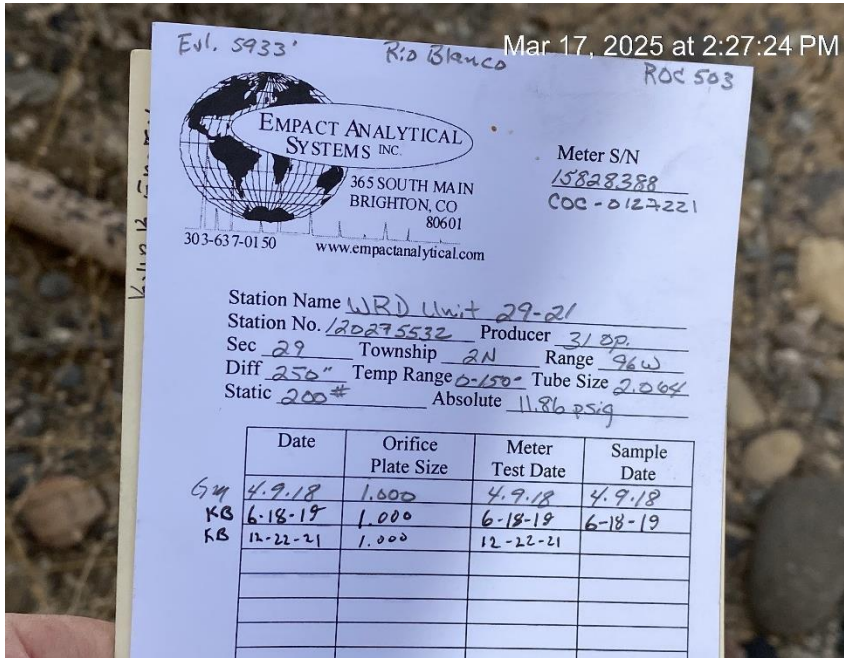

**KT Resources LLC  
WRD Unit 29-21  
Location ID: 316207**

**Unmarked anchor**

**When replaced additional information is required**

KT Resources LLC  
WRD Unit 29-21  
Location ID: 316207

Label inadequate

Label inadequate

KT Resources LLC  
 WRD Unit 29-21  
 Location ID: 316207

Calibration overdue

Location from Northwest entrance

**KT Resources LLC  
WRD Unit 29-21  
Location ID: 316207**

**Location from East corner**

**Location from South corner**