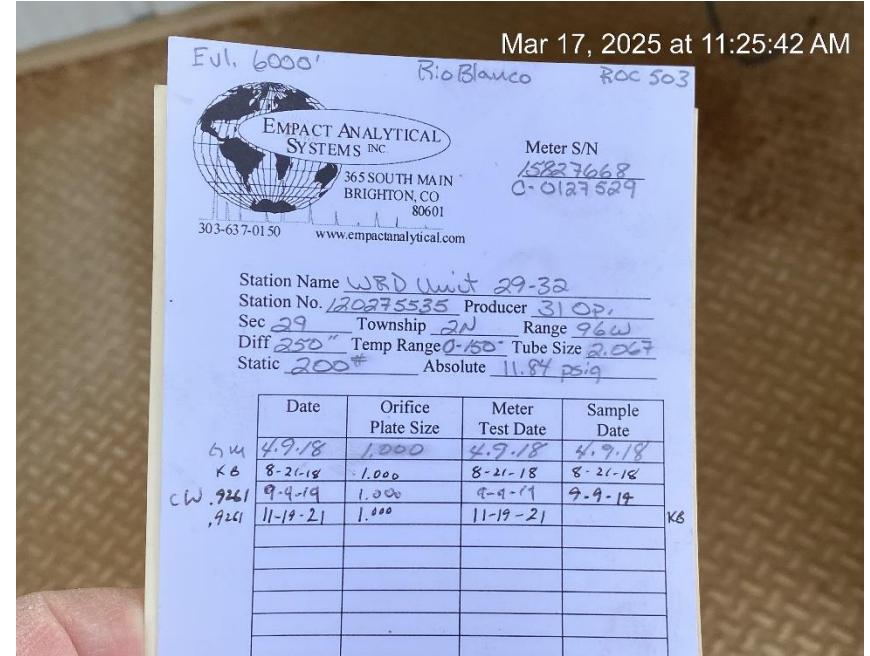

**KT Resources LLC
WRD Federal 29-32
Location ID: 316149**

When replaced additional information is required

Debris

KT Resources LLC
 WRD Federal 29-32
 Location ID: 316149

Debris

Calibration overdue

**KT Resources LLC
WRD Federal 29-32
Location ID: 316149**

Location from West entrance

Location from South corner

**KT Resources LLC
WRD Federal 29-32
Location ID: 316149**

Location from East corner

Location from North corner