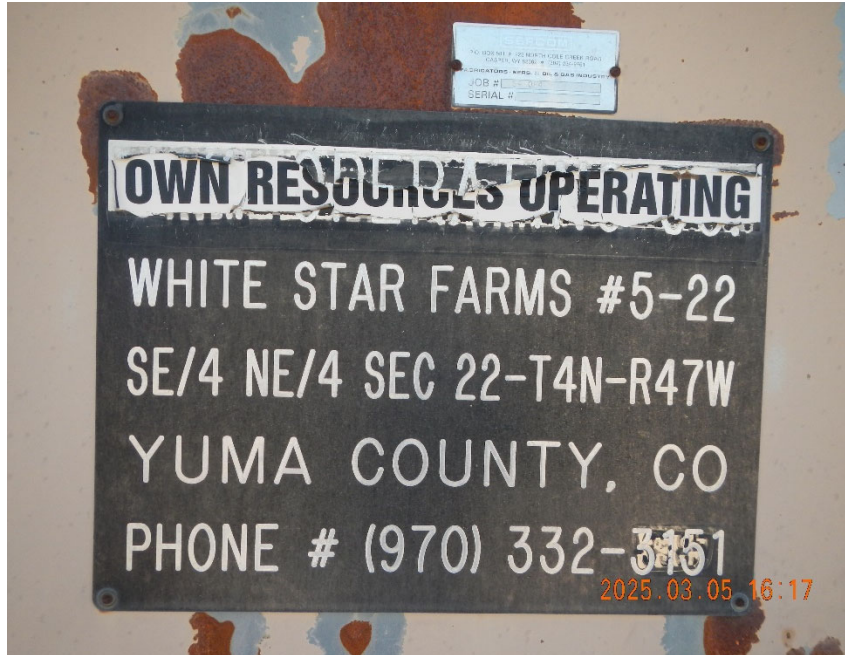

Inspection Photos
Location Name: White Star Farms 5-22
API Number: 125-07513

1. Lease sign at well location.

2. View of wellhead.

Inspection Photos
Location Name: White Star Farms 5-22
API Number: 125-07513

3. View of debris inside well fencing.

4. Well location overview.

Inspection Photos
Location Name: White Star Farms 5-22
API Number: 125-07513

5. Lease sign at gathering location.

6. Gathering location overview.