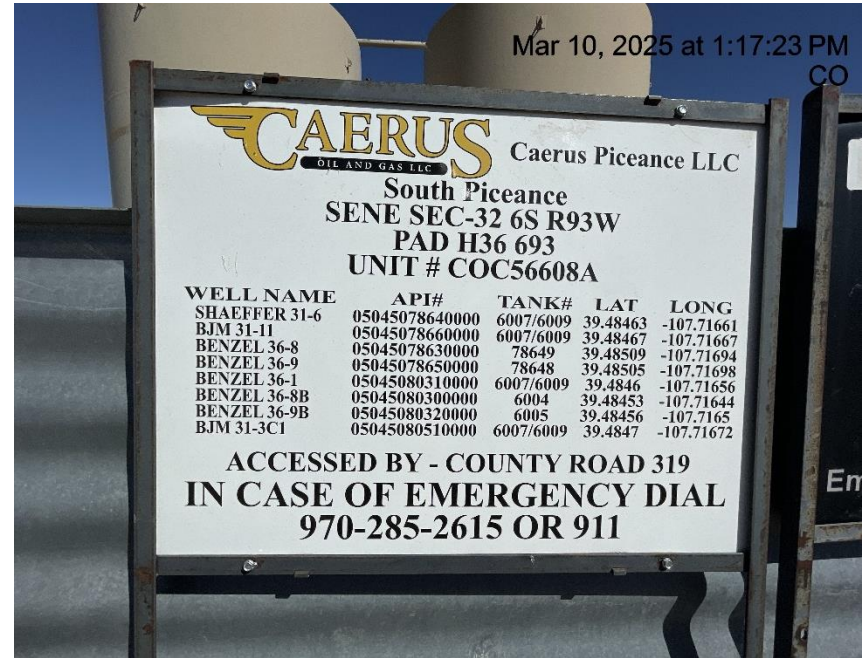

Inspection/Audit Photos
Location Name: QB Energy BENZEL 36-8 (H-36) Pad
Location ID: 334974

Photo # 1950 From entrance to location

Photo # 1951 Location

Inspection/Audit Photos
Location Name: QB Energy BENZEL 36-8 (H-36) Pad
Location ID: 334974

Photo # 1952 Location

Photo # 1953 Location

Inspection/Audit Photos
Location Name: QB Energy BENZEL 36-8 (H-36) Pad
Location ID: 334974

Photo # 1954 Location

Photo # 1955 Location

Inspection/Audit Photos
Location Name: QB Energy BENZEL 36-8 (H-36) Pad
Location ID: 334974

Photo # 1956 Location

Photo # 1957 Location

Inspection/Audit Photos
Location Name: QB Energy BENZEL 36-8 (H-36) Pad
Location ID: 334974

Photo # 1958 Location

Photo # 1959 Location

Inspection/Audit Photos
Location Name: QB Energy BENZEL 36-8 (H-36) Pad
Location ID: 334974