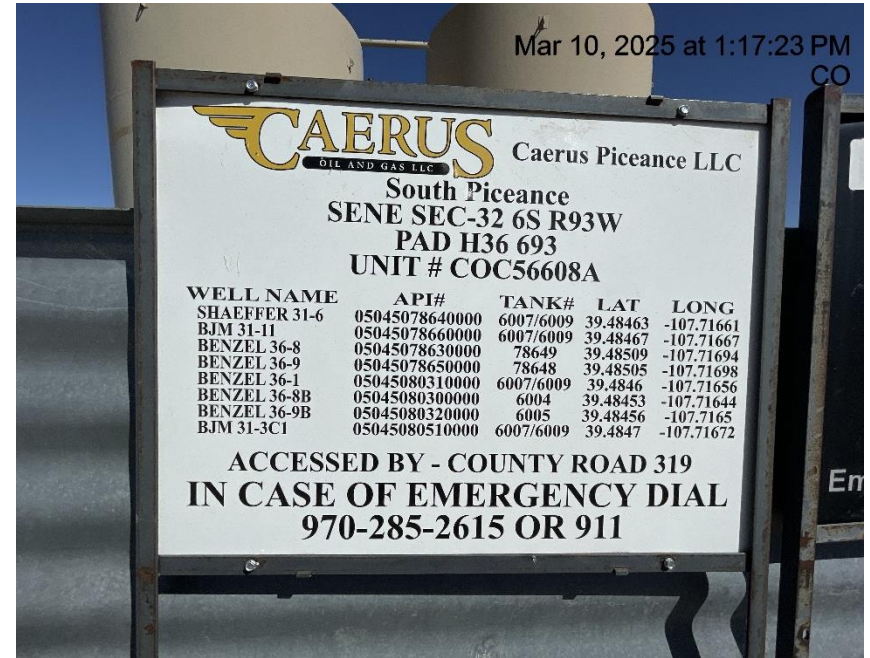

Inspection/Audit Photos

Location Name: QB Energy SHAEFFER 31-6 (H-36) Pad

Location ID: 334904

Photo # 1950 From entrance to location

Photo # 1951 Location

Inspection/Audit Photos
Location Name: QB Energy SHAEFFER 31-6 (H-36) Pad
Location ID: 334904

Photo # 1952 Location

Photo # 1953 Location

Inspection/Audit Photos
Location Name: QB Energy SHAEFFER 31-6 (H-36) Pad
Location ID: 334904

Photo # 1954 Location

Photo # 1955 Location

Inspection/Audit Photos
Location Name: QB Energy SHAEFFER 31-6 (H-36) Pad
Location ID: 334904

Mar 10, 2025 at 1:20:43 PM
CO

Mar 10, 2025 at 1:19:59 PM
CO

Photo # 1956 Location

Photo # 1957 Location

Inspection/Audit Photos
Location Name: QB Energy SHAEFFER 31-6 (H-36) Pad
Location ID: 334904

Photo # 1958 Location