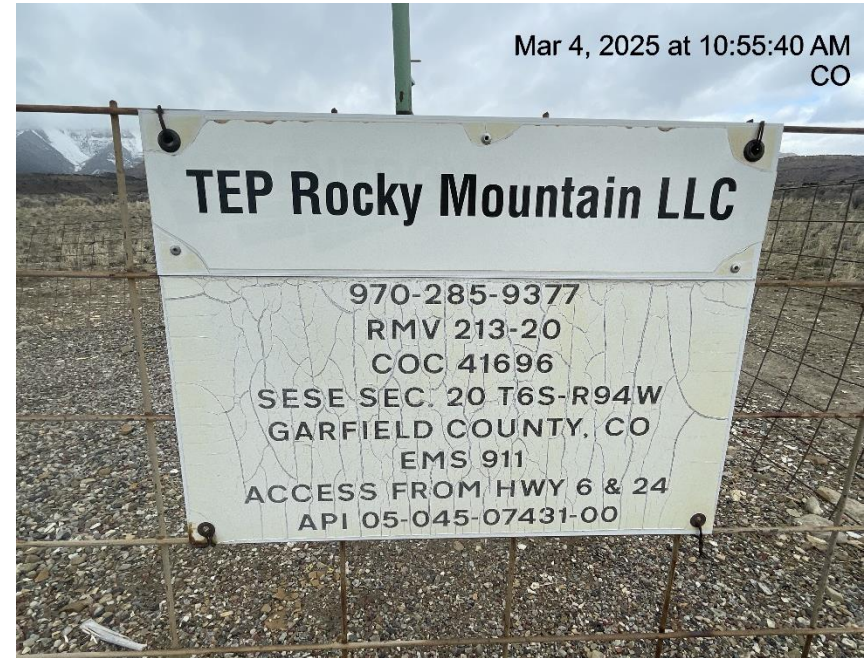

Inspection/Audit Photos

Location Name: TEP ROCKY MOUNTAIN LLC CLOUGH RMV 213-20 Pad

Location ID: 335335

Photo # 520 From entrance to location

Photo # 521 Location

Inspection/Audit Photos

Location Name: TEP ROCKY MOUNTAIN LLC CLOUGH RMV 213-20 Pad

Location ID: 335335

Photo # 522 Location