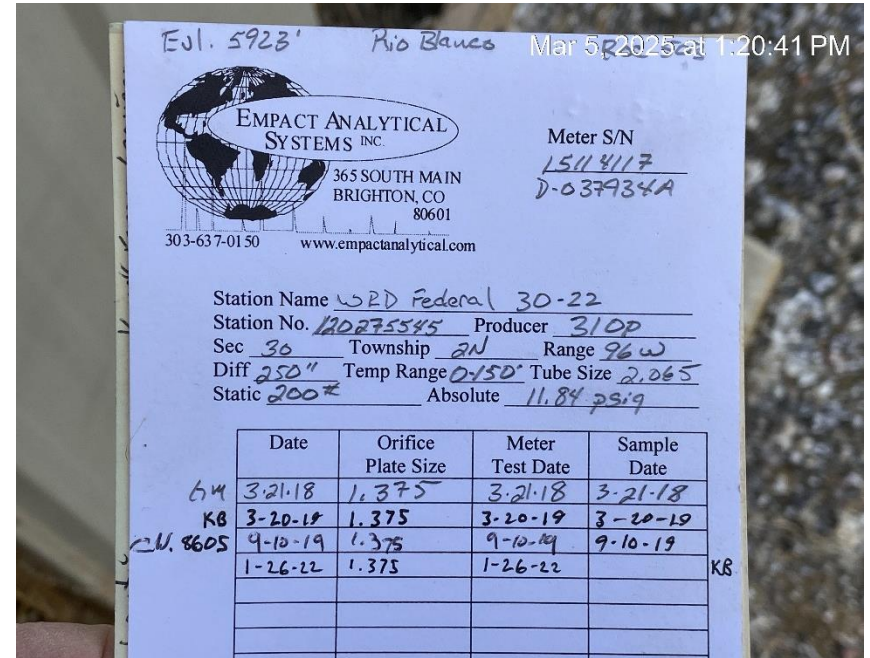

KT Resources LLC  
 WRD Federal 30-22  
 Location ID: 336445

Missing required information

Calibration overdue

**KT Resources LLC  
WRD Federal 30-22  
Location ID: 336445**

**Location from East entrance**

**Location from the West**