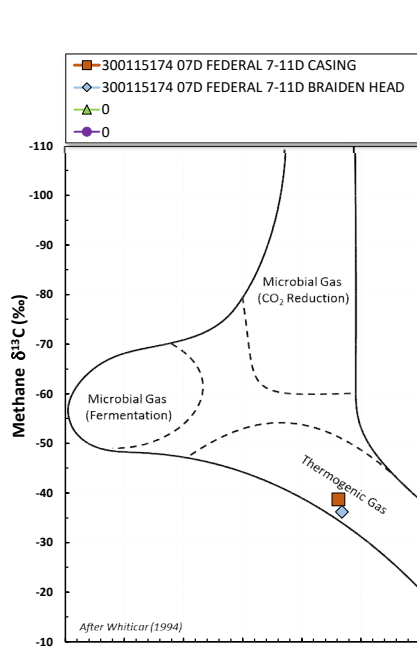

Haworth Ratio Plot - Characterization of Hydrocarbon Type