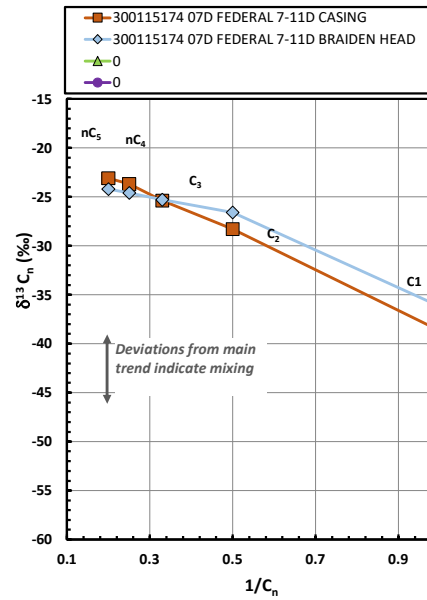

Mixing Plot

Methane $\delta^{13}\text{C}$ vs C1/(C2+C3) Genetic Classification Plot