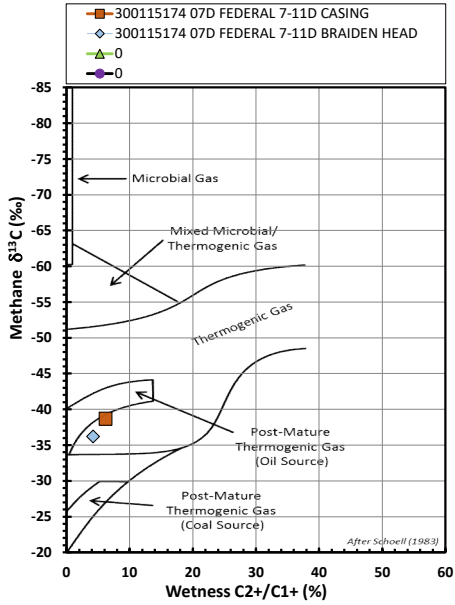

Methane $\delta^{13}\text{C}$ vs Wetness Genetic Classification Plot

Haworth Ratio Plot - Characterization of Hydrocarbon Type