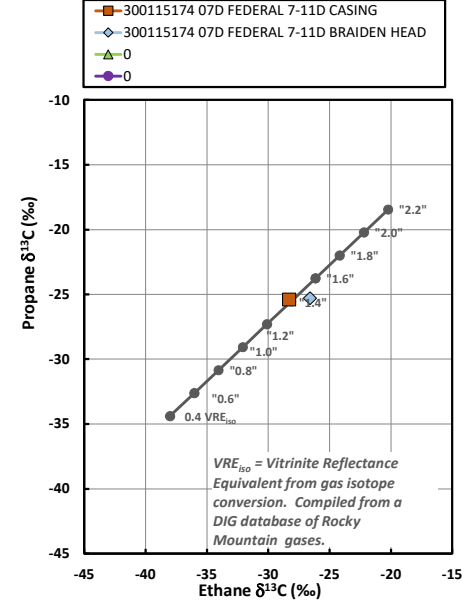

Ethane - Propane Maturity Plot

Methane $\delta^{13}\text{C}$ vs C1/(C2+C3) Genetic Classification Plot