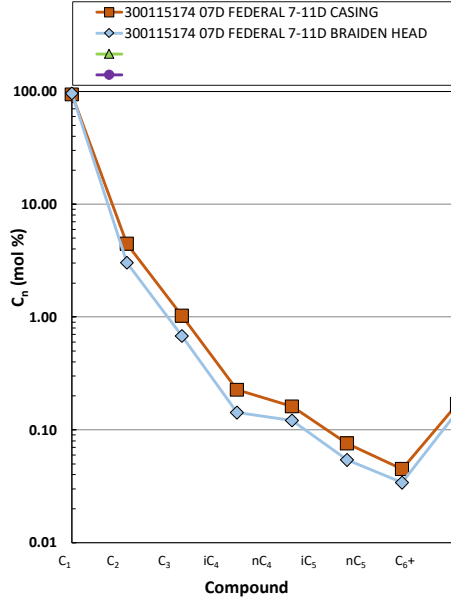

Hydrocarbon Composition Plot