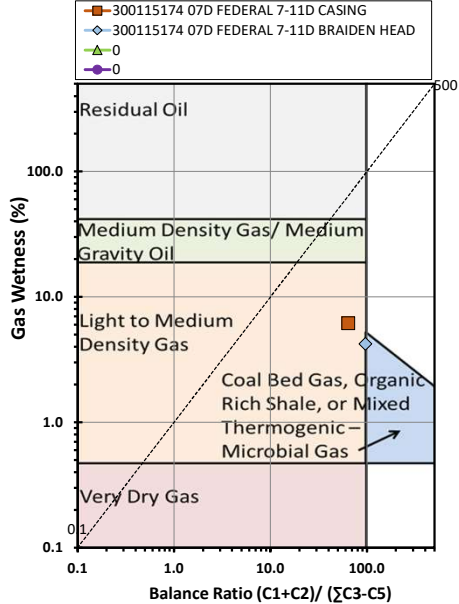

Haworth Ratio Plot - Characterization of Hydrocarbon Type