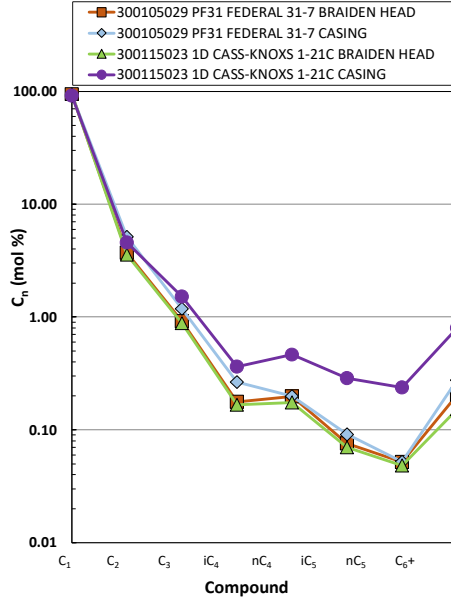

Hydrocarbon Composition Plot