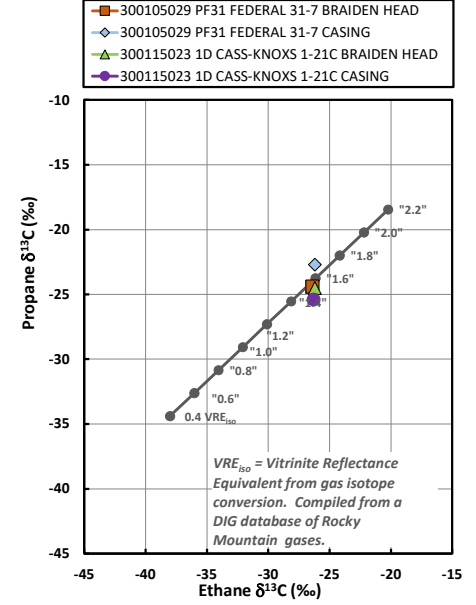

Ethane - Propane Maturity Plot

Methane $\delta^{13}\text{C}$ vs C1/(C2+C3) Genetic Classification Plot