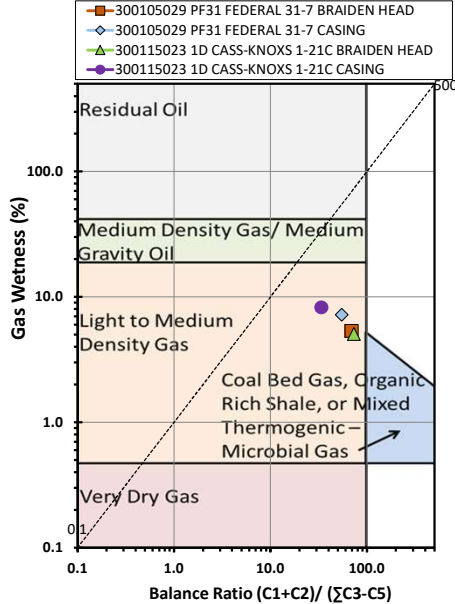

Haworth Ratio Plot - Characterization of Hydrocarbon Type