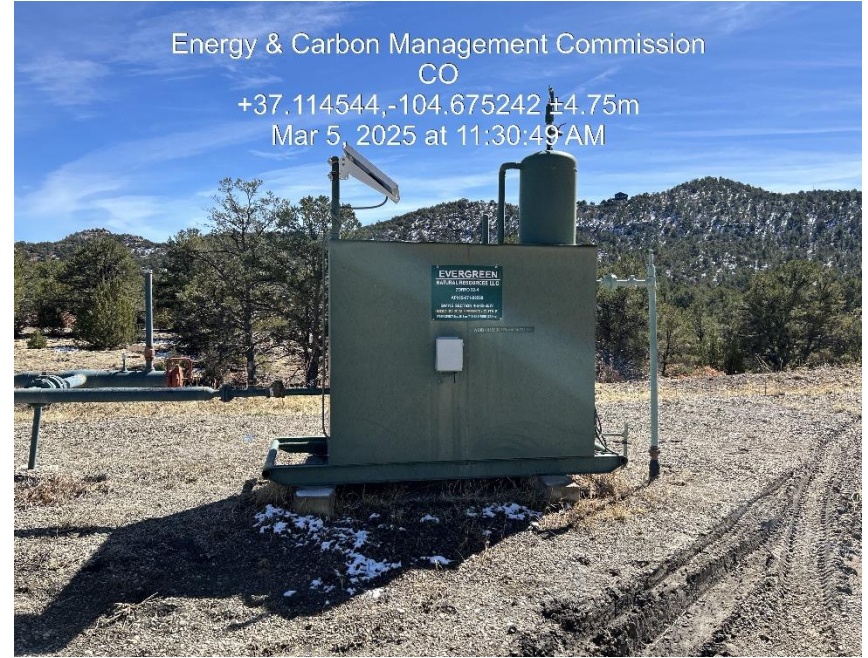

Inspection Photos
Location Name: Zorro 32-4
API #: 071-09590

Photo 1 Entrance to location

Photo 2 Meter house & well sign.

Inspection Photos
Location Name: Zorro 32-4
API #: 071-09590

Photo 3 Location equipment