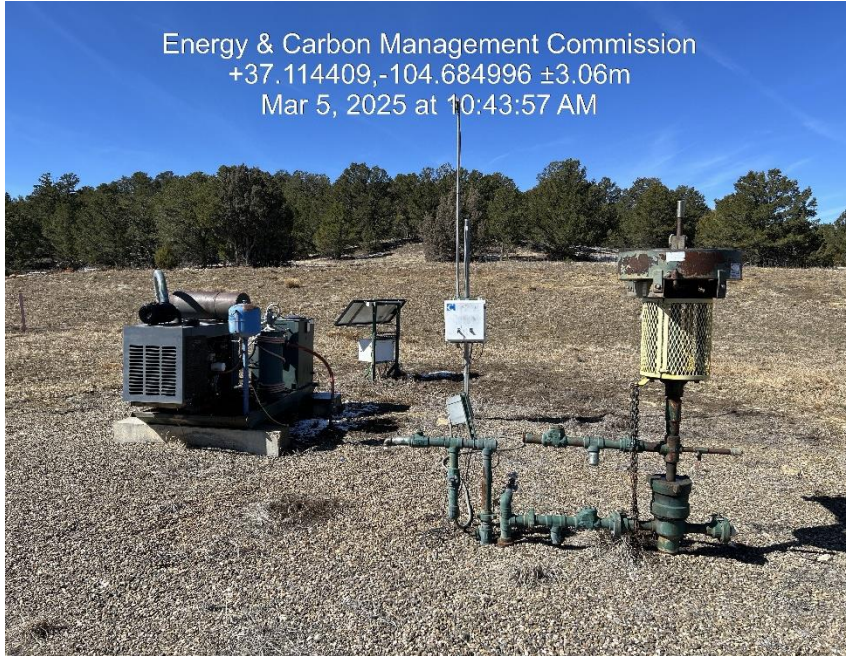

Inspection Photos
Location Name: SIR Patric12-4
API #: 071-09456

Photo 1 Entrance to location

Photo 2 Meter Run & sign

Inspection Photos
Location Name: Sir Patric12-4
API #: 071-09456

Photo 3 Location equipment