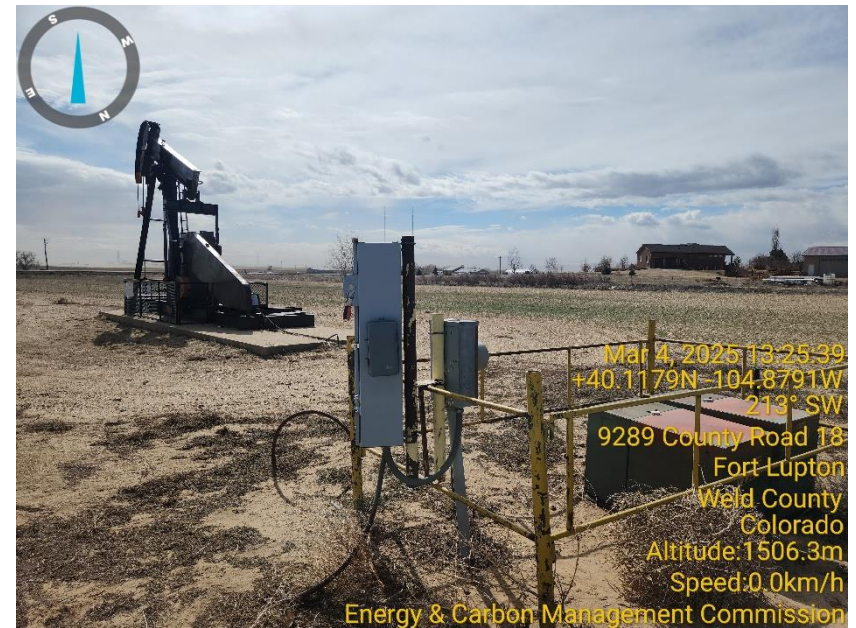

Inspection Photos
Location Name: Carl R. Deepe C2
Location ID: 318388

Photo 1 Location

Photo 2 Wellhead.

Inspection Photos
Location Name: Carl R. Deepe C2
Location ID: 318388

Photo 3 Wellhead sign.

Photo 4 Ancillary equipment.