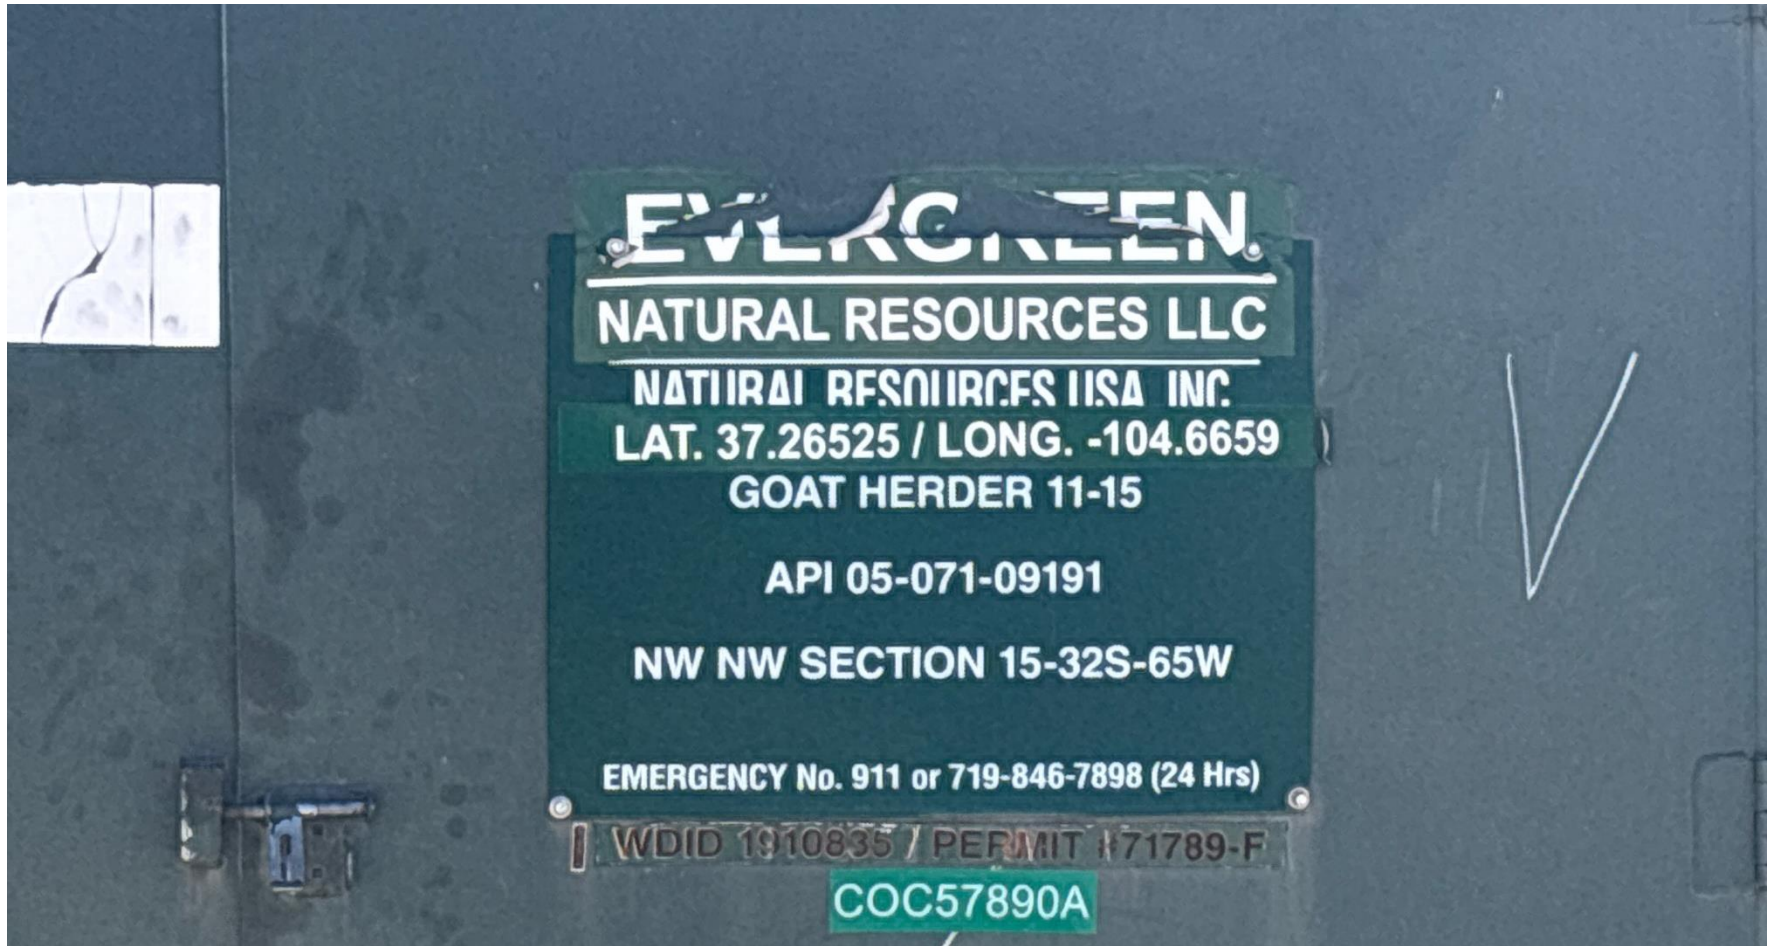

WELL NAME: GOAT HERDER 11-15, API #: 071-09191, INSP. # 716300628

PHOTO 1: WELL SIGN

**PHOTO 2: LOCATION.**

**PHOTO 3: WELLHEAD AND EQUIPMENT.**