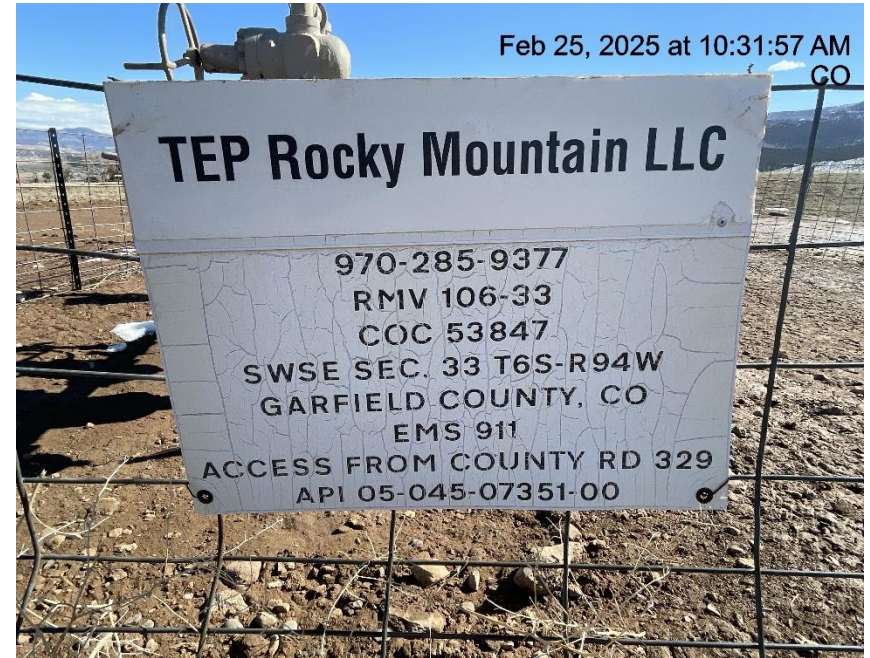

Inspection/Audit Photos

Location Name: TEP Rocky Mountain LLC BERNKLAU RMV 106-33 Pad

Location # 324055

Photo # 9069 From entrance to location

Photo # 9070 Location

Inspection/Audit Photos

Location Name: TEP Rocky Mountain LLC BERNKLAU RMV 106-33 Pad

Location # 324055

Photo # 9071 Location