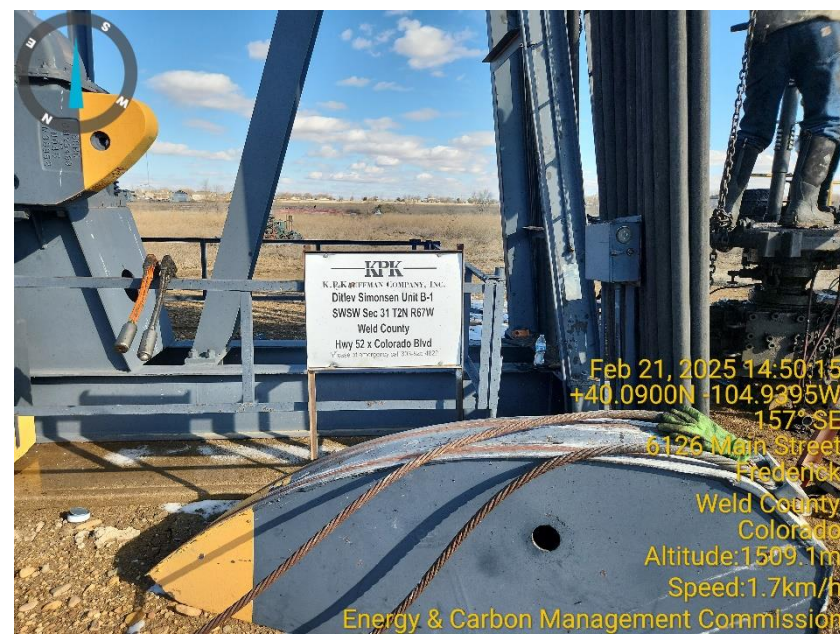

Inspection Photos  
Location Name: Ditlev-Simonsen B1  
Location ID: 318206

Photo 1 Location

Photo 2 Wellhead.

Inspection Photos  
Location Name: Ditlev-Simonsen B1  
Location ID: 318206

Photo 3 Location

Photo 4 Wellhead sign.