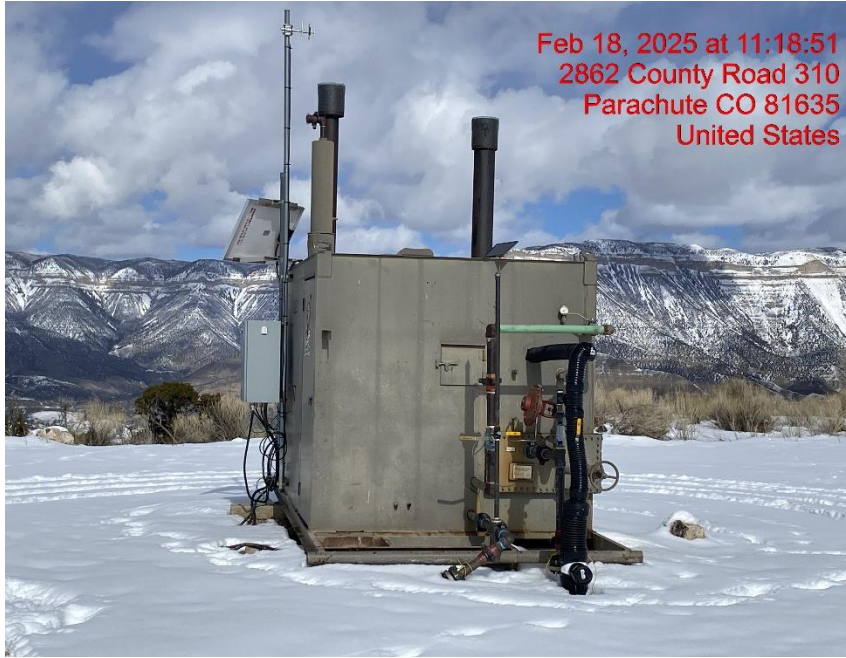

## Inspection Photos

Location Name: CAERUS PICEANCE LLC, CLEM-67S95W/15NENE

Location ID: 324017

Date: 2/18/2025

Feb 18, 2025 at 11:18:03  
2862 County Road 310  
Parachute CO 81635  
United States

Feb 18, 2025 at 11:19:42  
2862 County Road 310  
Parachute CO 81635  
United States

# Inspection Photos

Location Name: CAERUS PICEANCE LLC, CLEM-67S95W/15NENE

Location ID: 324017

Date: 2/18/2025

Feb 18, 2025 at 11:18:51  
2862 County Road 310  
Parachute CO 81635  
United States

Location – Photo #06708

Feb 18, 2025 at 11:20:07  
2862 County Road 310  
Parachute CO 81635  
United States

Location – Photo #06710

## Inspection Photos

Location Name: CAERUS PICEANCE LLC, CLEM-67S95W/15NENE

Location ID: 324017

Date: 2/18/2025

Feb 18, 2025 at 11:18:43  
2862 County Road 310  
Parachute CO 81635  
United States

Location – Photo #06707