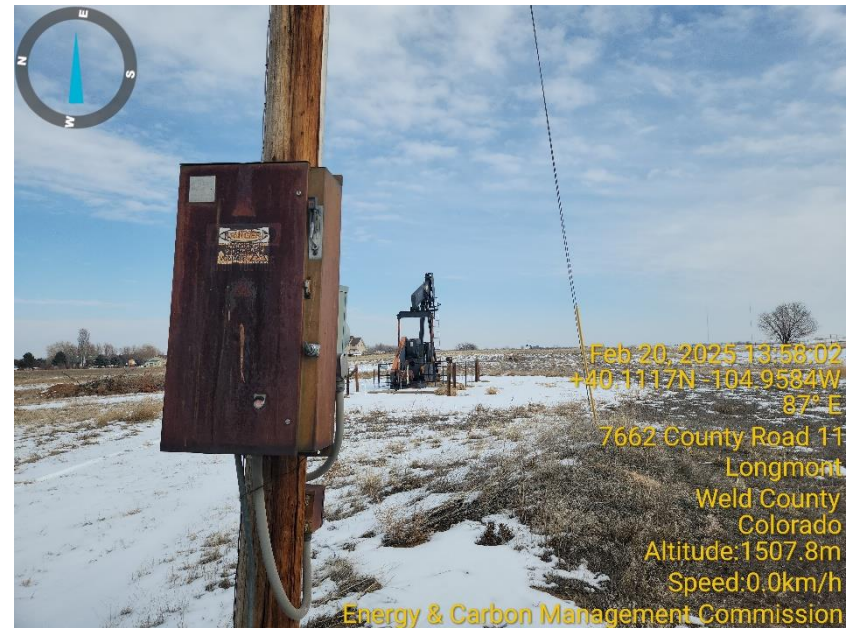

Inspection Photos
Location Name: Brozovich Unit 1
Location ID: 317952

Photo 1 Location.

Photo 2 Wellhead Valves open.

Inspection Photos
Location Name: Brozovich Unit 1
Location ID: 317952

Photo 3 Wellhead sign.