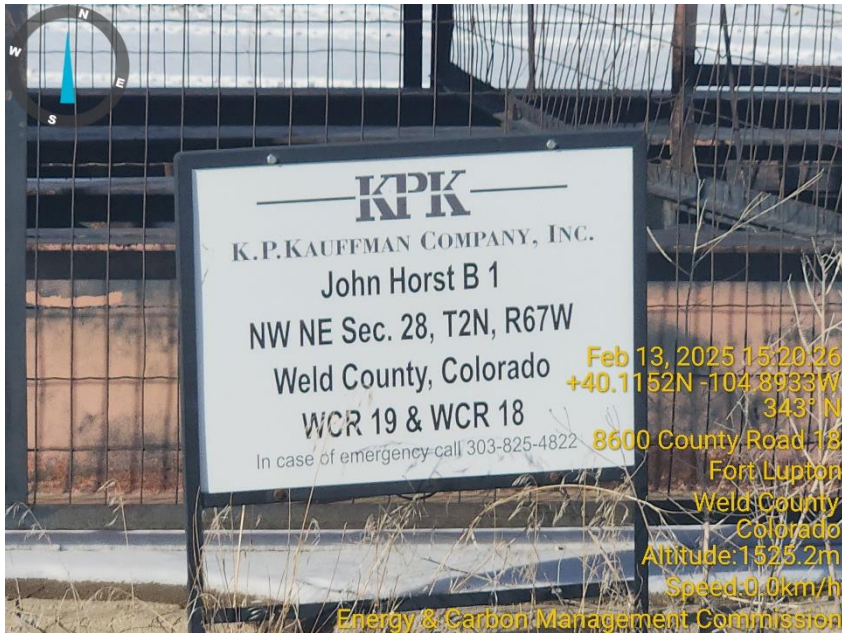

Inspection Photos
Location Name: John Horst B1
Location ID: 318553

Photo 1 Location

Photo 2 Wellhead.

Inspection Photos
Location Name: John Horst B1
Location ID: 318553

Photo 3 Well sign.