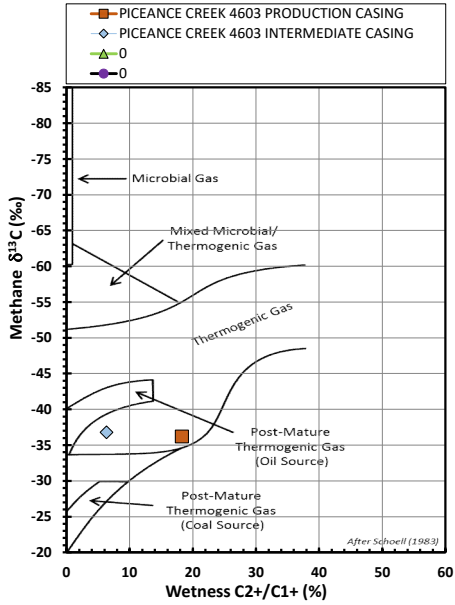

Methane $\delta^{13}\text{C}$ vs Wetness Genetic Classification Plot

Haworth Ratio Plot - Characterization of Hydrocarbon Type