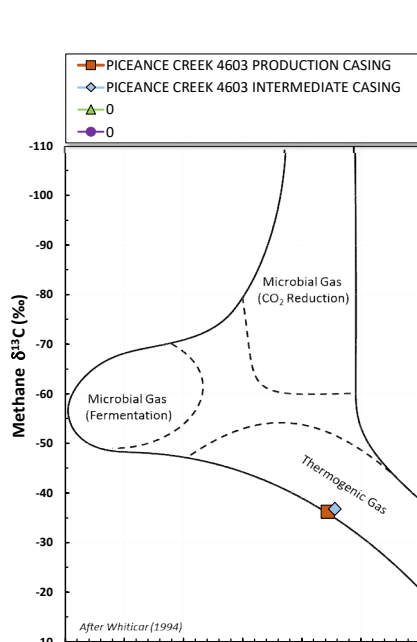

Haworth Ratio Plot - Characterization of Hydrocarbon Type