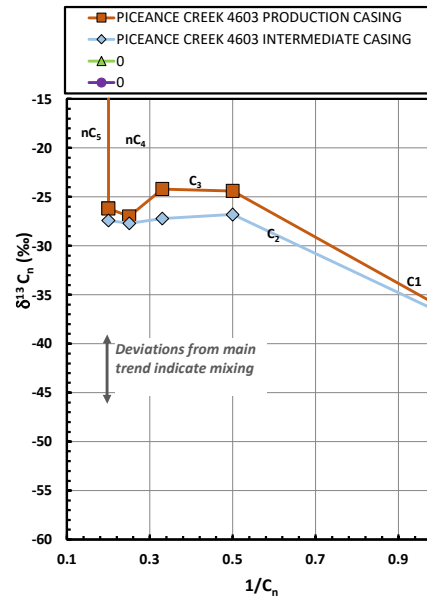

Mixing Plot

Methane $\delta^{13}\text{C}$ vs C1/(C2+C3) Genetic Classification Plot