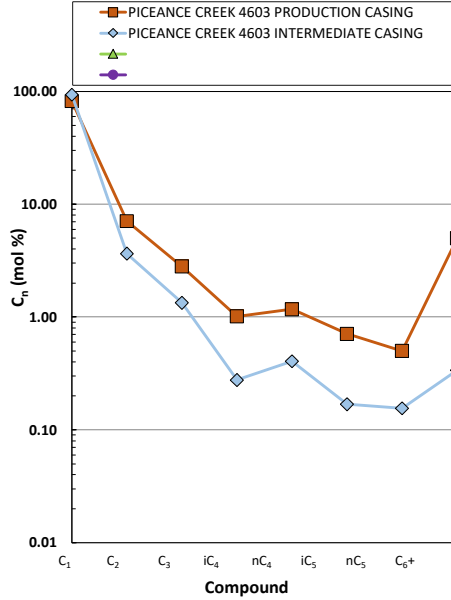

Hydrocarbon Composition Plot