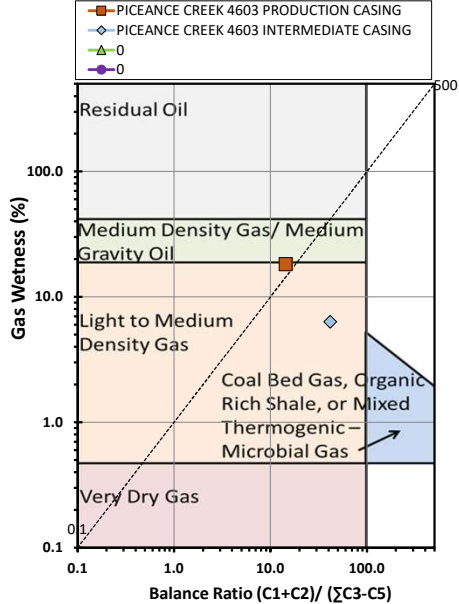

Haworth Ratio Plot - Characterization of Hydrocarbon Type