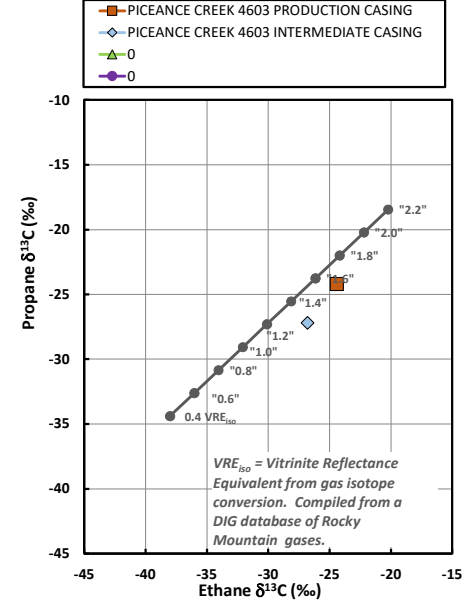

Ethane - Propane Maturity Plot

Methane $\delta^{13}\text{C}$ vs C1/(C2+C3) Genetic Classification Plot