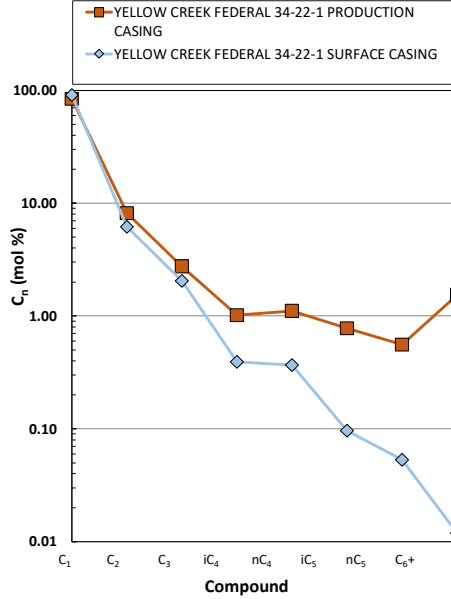

Hydrocarbon Composition Plot