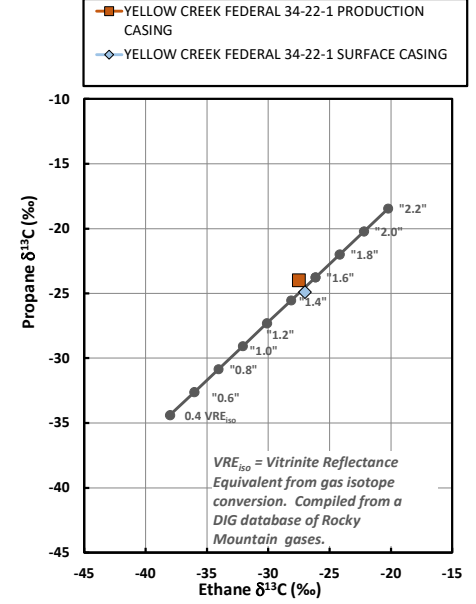

Ethane - Propane Maturity Plot

Methane $\delta^{13}\text{C}$ vs C1/(C2+C3) Genetic Classification Plot