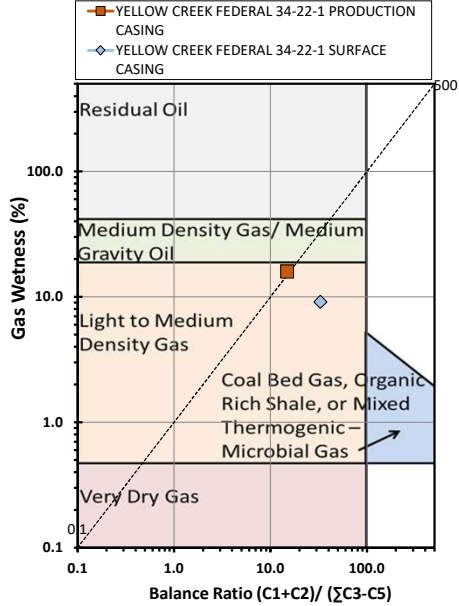

Haworth Ratio Plot - Characterization of Hydrocarbon Type