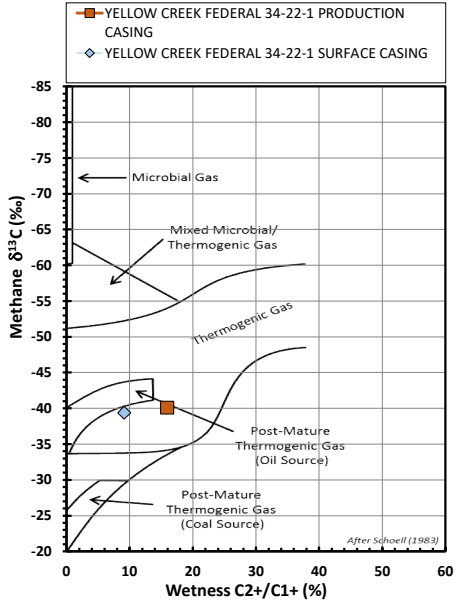

Methane $\delta^{13}\text{C}$ vs Wetness Genetic Classification Plot

Haworth Ratio Plot - Characterization of Hydrocarbon Type