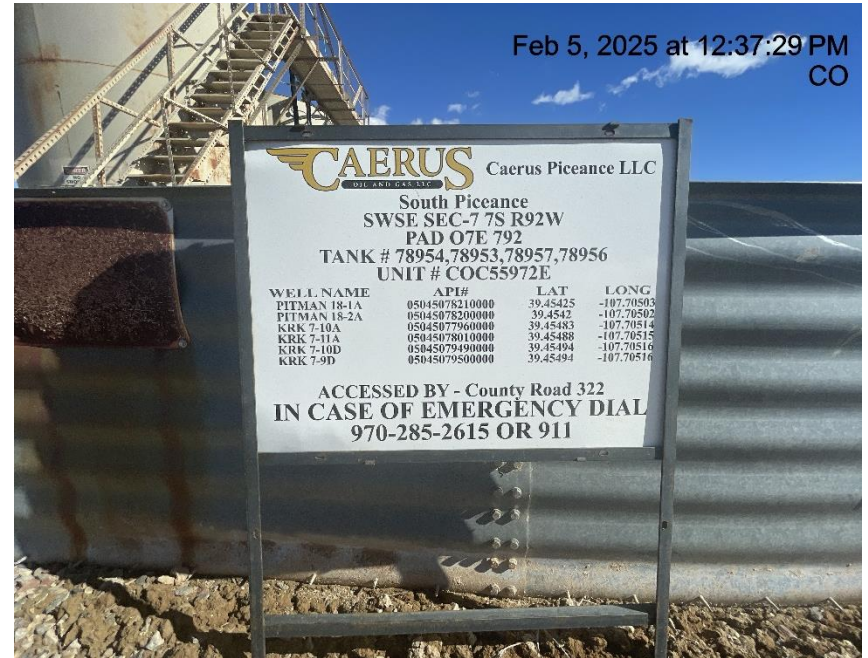

Inspection/Audit Photos
Location Name: QB Energy KRK 7-11A (07E)
Location #: 334894

Photo # 3677 From entrance to location

Photo # 3678 Location

Inspection/Audit Photos
Location Name: QB Energy KRK 7-11A (07E)
Location #: 334894

Photo # 3679 Location

Photo # 3680 Location

Inspection/Audit Photos
Location Name: QB Energy KRK 7-11A (07E)
Location #: 334894

Photo # 3681 Location

Photo # 3682 Location

Inspection/Audit Photos
Location Name: QB Energy KRK 7-11A (07E)
Location #: 334894

Photo # 3683 Location

Photo # 3684 Battery lacks required signage/not in compliance with CECMC rules

Inspection/Audit Photos
Location Name: QB Energy KRK 7-11A (07E)
Location #: 334894

Photo # 3687 Improperly marked deadman