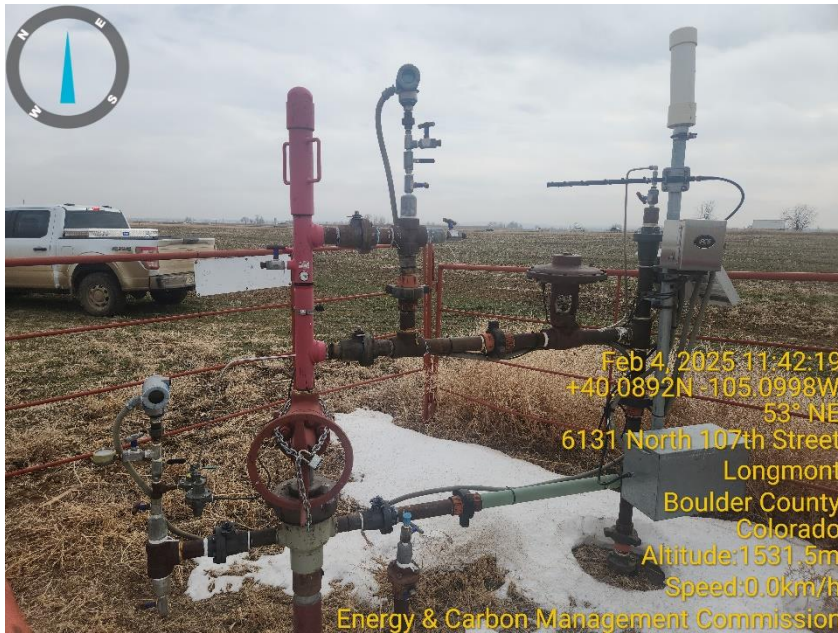

Inspection Photos
Location Name: Almquist MB 34-15
Location ID: 321436

Photo 1 Location

Photo 2 Wellhead & sign.

Inspection Photos
Location Name: Almquist MB 34-15
Location ID: 321436

Photo 3 Wellhead.

Photo 4 Tank battery location.

Inspection Photos
Location Name: Almquist MB 34-15
Location ID: 321436

Photo 5 Tank battery sign.

Photo 6 Tank battery.

Inspection Photos
Location Name: Almquist MB 34-15
Location ID: 321436

Photo 7 ECD, horizontal heated separator & gas meter run.

Photo 8 ECD, horizontal heated separator & gas meter run.