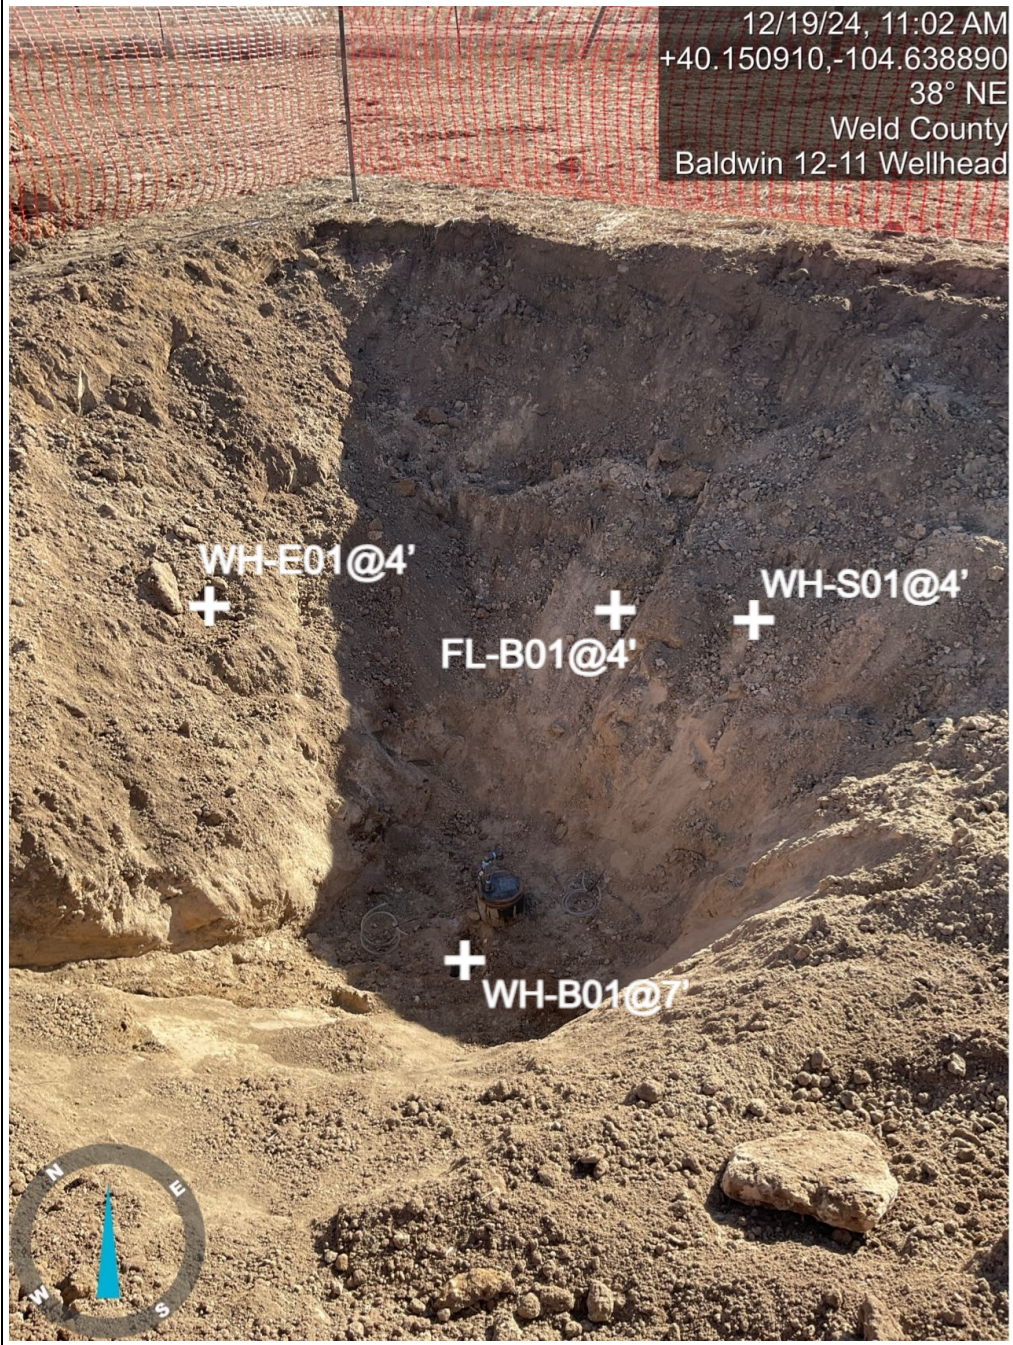

# **Sampling Photographic Log**

Baldwin 12-11 Wellhead

12/19/24, 11:00 AM  
+40.150849,-104.638946  
231° SW  
Weld County  
Baldwin 12-11 Wellhead

**Description:**

BG01@3"  
BG01@3'  
BG01@6'

12/19/24, 11:00 AM  
+40.150934,-104.638900  
258° W  
Weld County  
Baldwin 12-11 Wellhead

**Description:**

- BG02@3"
- BG02@3'
- BG02@6'

12/19/24, 11:00 AM  
+40.150930,-104.638722  
258° W  
Weld County  
Baldwin 12-11 Wellhead

**Description:**

- BG03@3"
- BG03@3'
- BG03@6'

12/19/24, 11:01 AM  
+40.150922,-104.638850  
264° W  
Weld County  
Baldwin 12-11 Wellhead

**Description:**

WHS-N01@3"

12/19/24, 11:02 AM  
+40.150910,-104.638890  
38° NE  
Weld County  
Baldwin 12-11 Wellhead

**Description:**

WH-B01@7'

FL-B01@4'

WH-E01@4'

WH-S01@4'