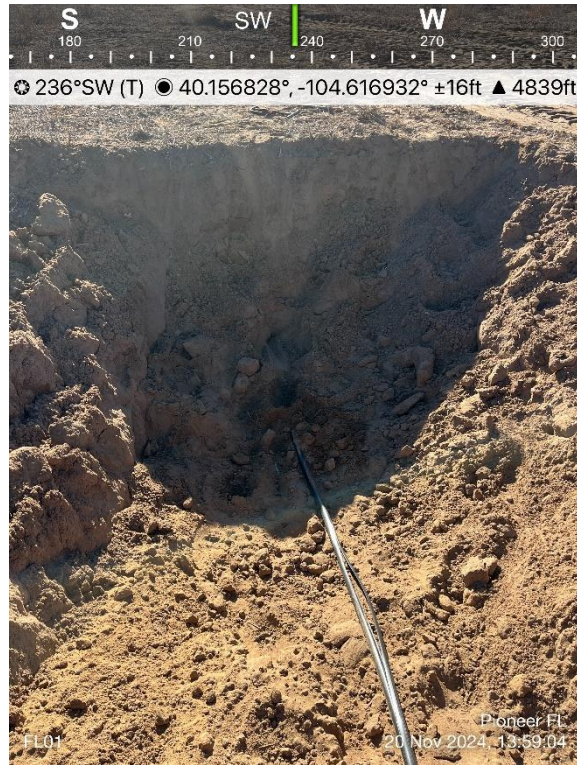

PHOTO LOG
PIONEER 4-12 WELLHEAD
WELD COUNTY, COLORADO
KERR-MCGEE OIL & GAS ONSHORE, LP

Background Sample Location 01

Background Sample Location 02

PHOTO LOG
PIONEER 4-12 WELLHEAD
WELD COUNTY, COLORADO
KERR-MCGEE OIL & GAS ONSHORE, LP

Background Sample Location 03

Background Sample Location 04 (Mis-labeled Photo)

**PHOTO LOG
PIONEER 4-12 WELLHEAD
WELD COUNTY, COLORADO
KERR-MCGEE OIL & GAS ONSHORE, LP**

Background Sample Location 05

Background Sample Location 06

**PHOTO LOG
PIONEER 4-12 WELLHEAD
WELD COUNTY, COLORADO
KERR-MCGEE OIL & GAS ONSHORE, LP**

Wellhead Excavation

Pothole Sample Location 01

**PHOTO LOG
PIONEER 4-12 WELLHEAD
WELD COUNTY, COLORADO
KERR-MCGEE OIL & GAS ONSHORE, LP**

FL01(4-12)@3'

Pothole Sample Location 03

**PHOTO LOG
PIONEER 4-12 WELLHEAD
WELD COUNTY, COLORADO
KERR-MCGEE OIL & GAS ONSHORE, LP**

Pothole Sample Location 04

Pothole Sample Location 05

PHOTO LOG
PIONEER 4-12 WELLHEAD
WELD COUNTY, COLORADO
KERR-MCGEE OIL & GAS ONSHORE, LP