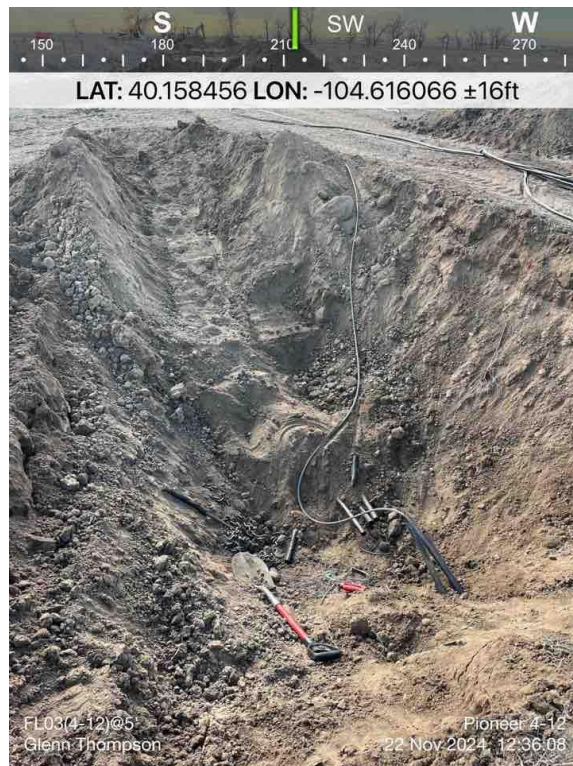

FL03(4-12)@5'