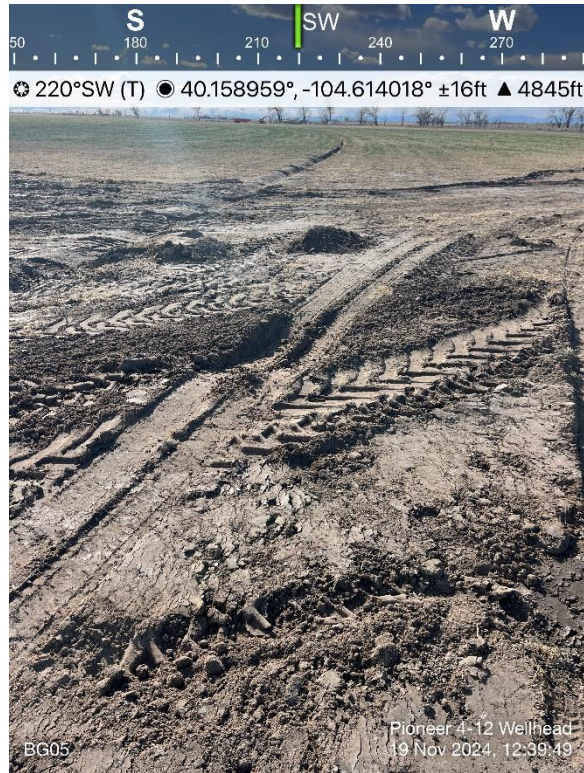

PHOTO LOG
PIONEER 4-12 WELLHEAD
WELD COUNTY, COLORADO
KERR-MCGEE OIL & GAS ONSHORE, LP

Background Sample Location 01

Background Sample Location 02

PHOTO LOG
PIONEER 4-12 WELLHEAD
WELD COUNTY, COLORADO
KERR-MCGEE OIL & GAS ONSHORE, LP

Background Sample Location 03

Background Sample Location 04 (Mis-labeled Photo)

**PHOTO LOG
PIONEER 4-12 WELLHEAD
WELD COUNTY, COLORADO
KERR-MCGEE OIL & GAS ONSHORE, LP**

Background Sample Location 05

Background Sample Location 06

**PHOTO LOG
PIONEER 4-12 WELLHEAD
WELD COUNTY, COLORADO
KERR-MCGEE OIL & GAS ONSHORE, LP**

Wellhead Excavation

Pothole Sample Location 01

**PHOTO LOG
PIONEER 4-12 WELLHEAD
WELD COUNTY, COLORADO
KERR-MCGEE OIL & GAS ONSHORE, LP**

Pothole Sample Location 06

Pothole Sample Location 07

**PHOTO LOG
PIONEER 4-12 WELLHEAD
WELD COUNTY, COLORADO
KERR-MCGEE OIL & GAS ONSHORE, LP**

Pothole Sample Location 08

FL02(4-12)@5'

**PHOTO LOG
PIONEER 4-12 WELLHEAD
WELD COUNTY, COLORADO
KERR-MCGEE OIL & GAS ONSHORE, LP**