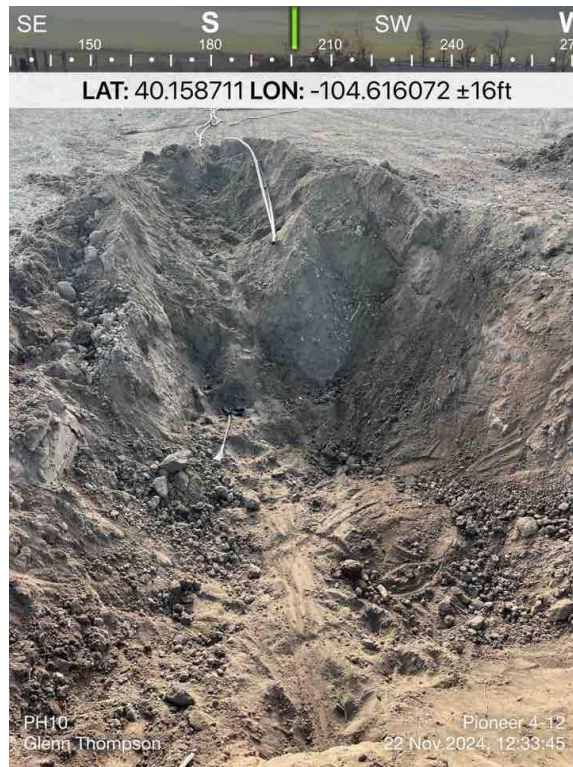

Background Sample Location 03

Background Sample Location 04 (Mis-labeled Photo)

**PHOTO LOG
PIONEER 4-12 WELLHEAD
WELD COUNTY, COLORADO
KERR-MCGEE OIL & GAS ONSHORE, LP**

Background Sample Location 05

Background Sample Location 06

**PHOTO LOG
PIONEER 4-12 WELLHEAD
WELD COUNTY, COLORADO
KERR-MCGEE OIL & GAS ONSHORE, LP**

Wellhead Excavation

Pothole Sample Location 01

**PHOTO LOG
PIONEER 4-12 WELLHEAD
WELD COUNTY, COLORADO
KERR-MCGEE OIL & GAS ONSHORE, LP**

Pothole Sample Location 06

Pothole Sample Location 07

**PHOTO LOG
PIONEER 4-12 WELLHEAD
WELD COUNTY, COLORADO
KERR-MCGEE OIL & GAS ONSHORE, LP**

Pothole Sample Location 08

FL02(4-12)@5'

**PHOTO LOG
PIONEER 4-12 WELLHEAD
WELD COUNTY, COLORADO
KERR-MCGEE OIL & GAS ONSHORE, LP**