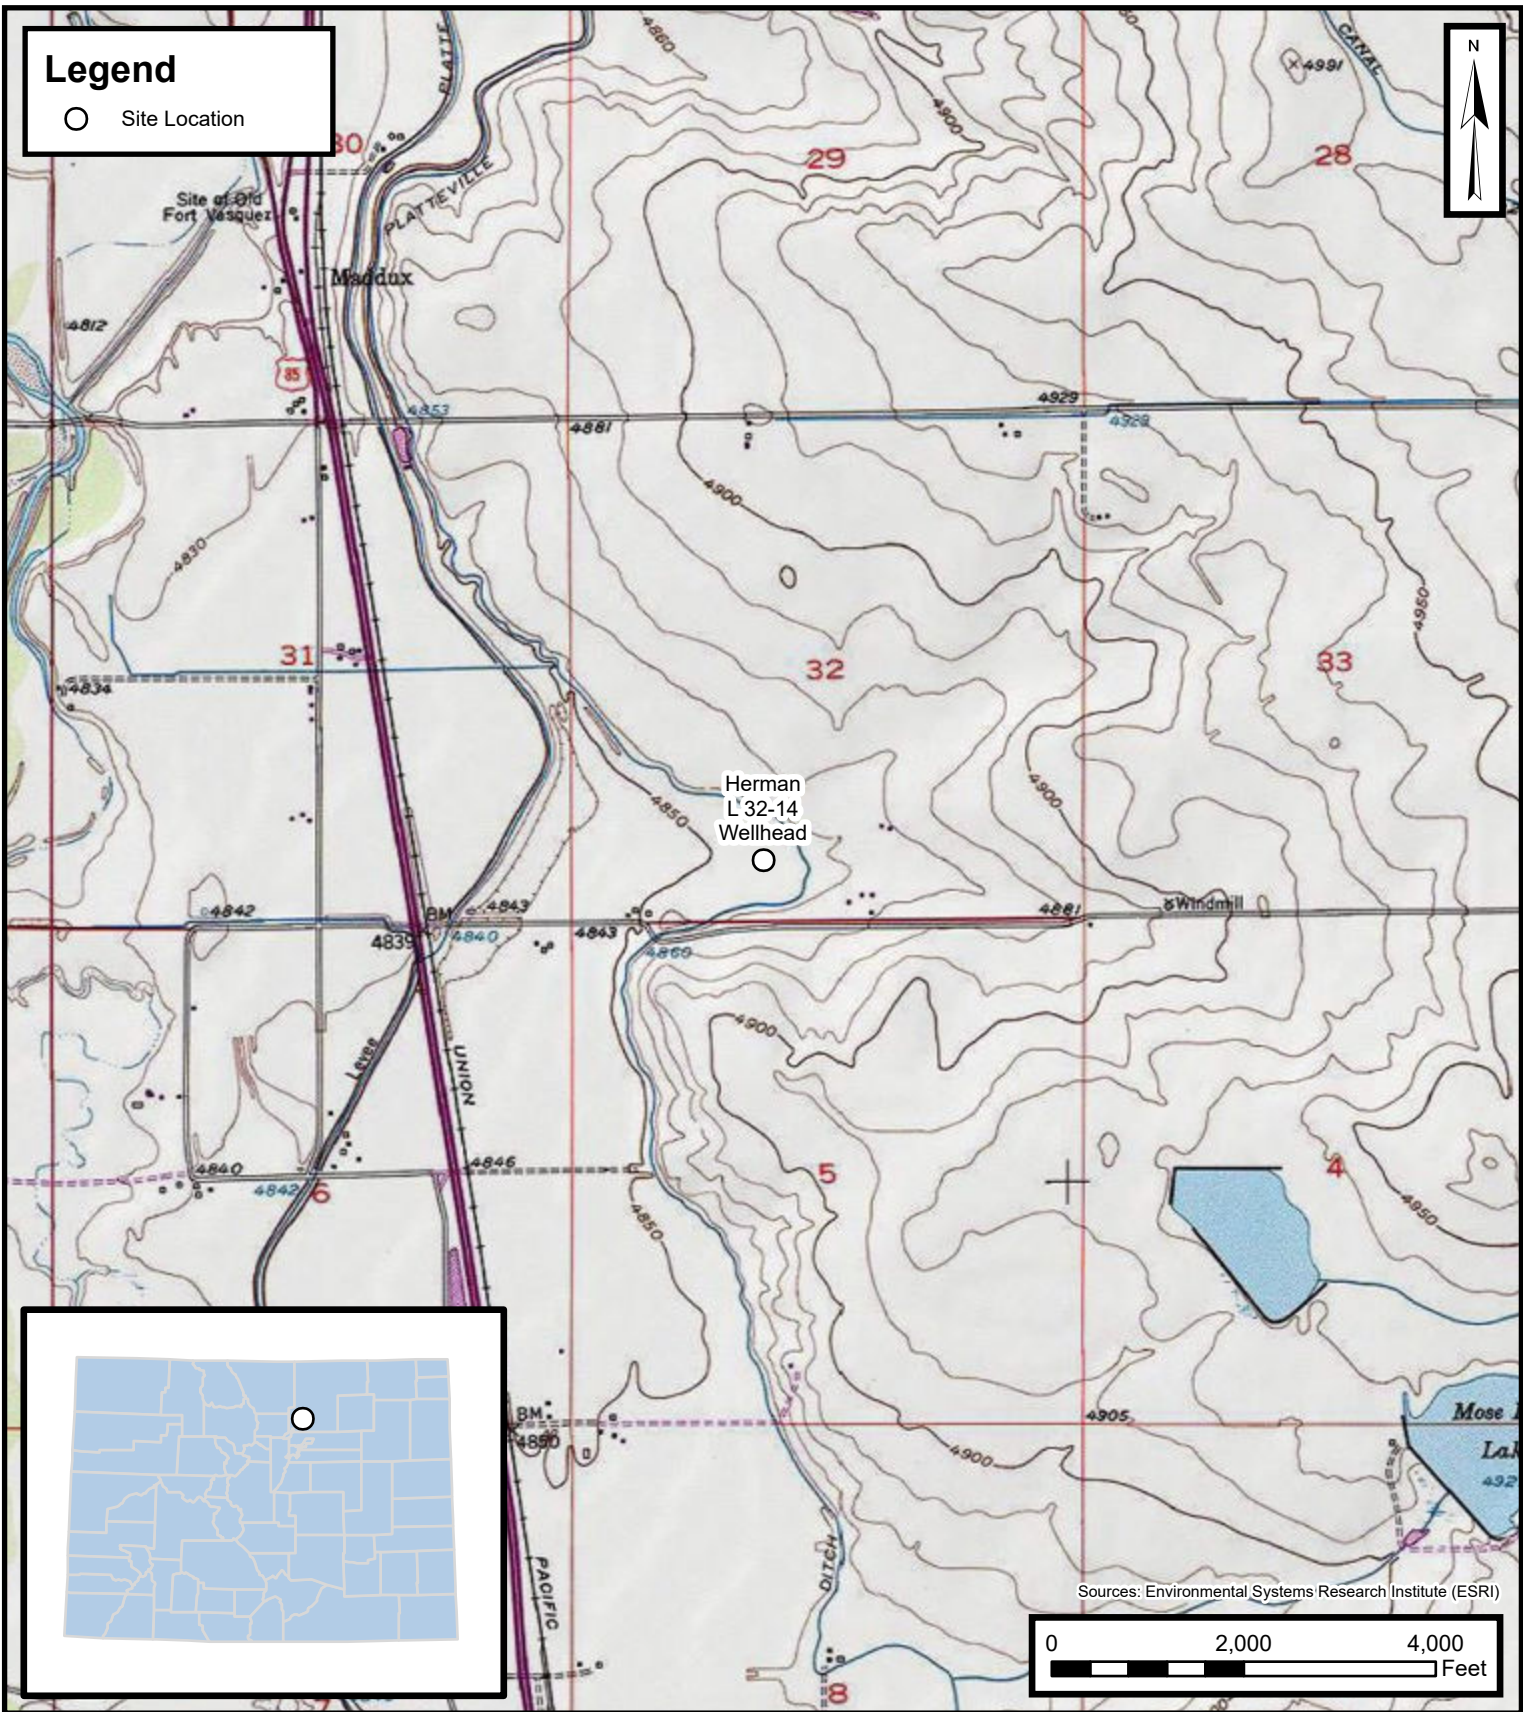

Legend

○ Site Location

Site Location Map

Herman L 32-14 Wellhead
Kerr-McGee Oil & Gas Onshore, LP
SESW SEC 32-T3N-R66W
Weld County, CO

Project Number: 09A14171096

FIGURE

1