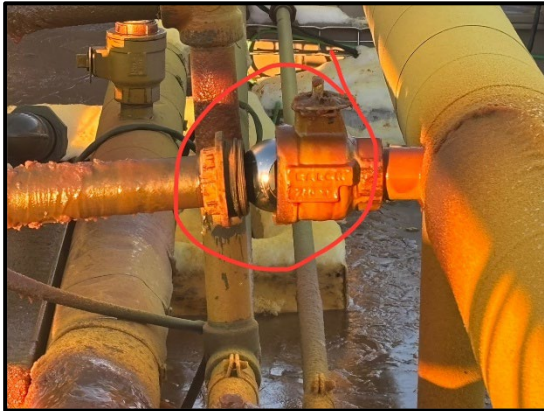

PETRO OPERATING, LLC

(OPERATOR #10583)

BEF PAD

LOCATION ID 458074

RELEASE ID 488985

PHOTOLOG

Initial Release Photos

Clean-up Photos