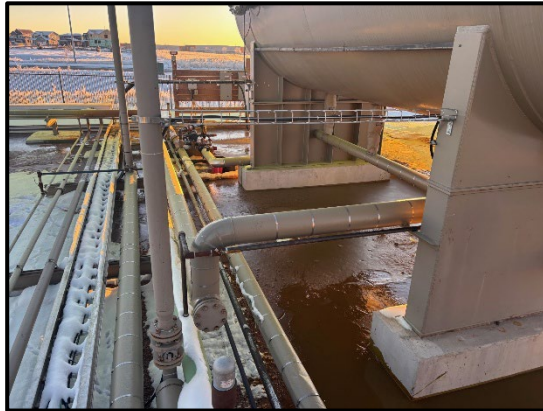

PETRO OPERATING, LLC

(OPERATOR #10583)

BEF PAD

LOCATION ID 458074

RELEASE ID 488985

PHOTOLOG

Initial Release Photos

Clean-up Photos

Clean-up Photos