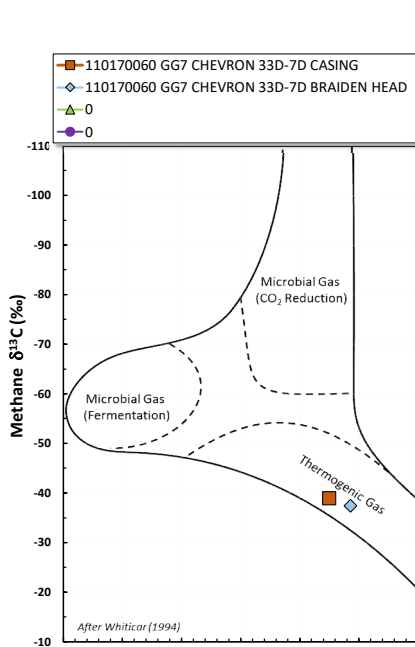

Haworth Ratio Plot - Characterization of Hydrocarbon Type