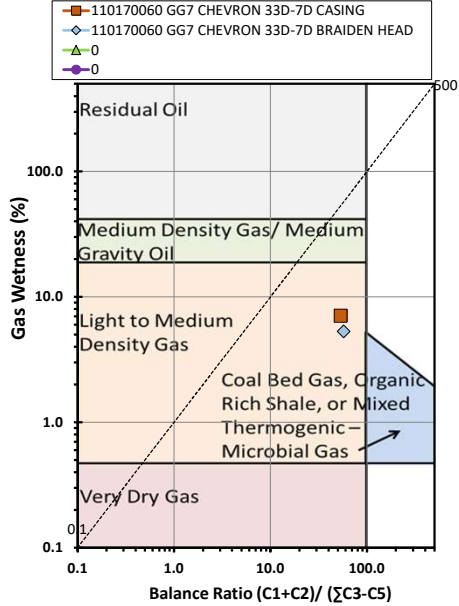

Haworth Ratio Plot - Characterization of Hydrocarbon Type