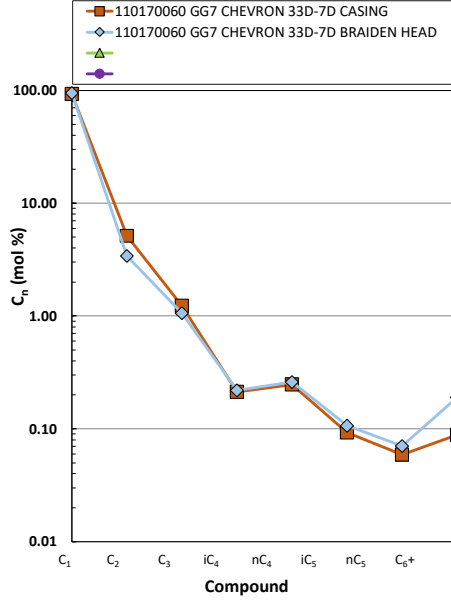

Hydrocarbon Composition Plot