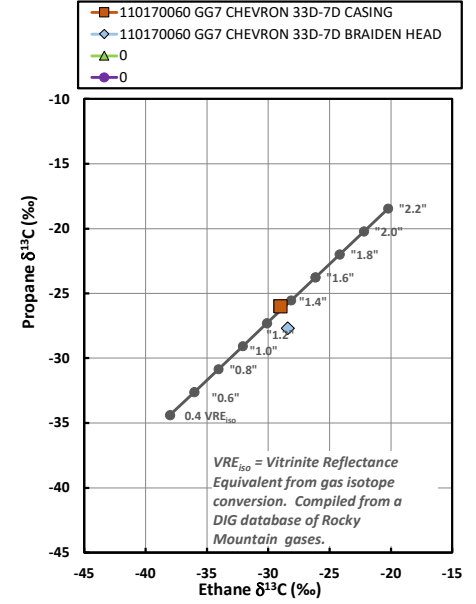

Ethane - Propane Maturity Plot

Methane $\delta^{13}\text{C}$ vs C1/(C2+C3) Genetic Classification Plot