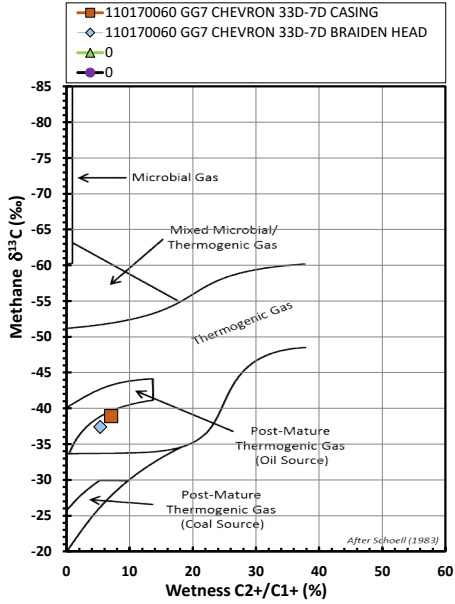

Methane $\delta^{13}\text{C}$ vs Wetness Genetic Classification Plot

Haworth Ratio Plot - Characterization of Hydrocarbon Type