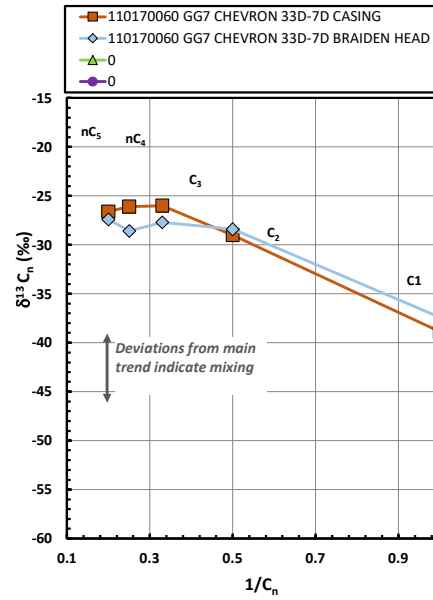

Mixing Plot

Methane $\delta^{13}\text{C}$ vs C1/(C2+C3) Genetic Classification Plot