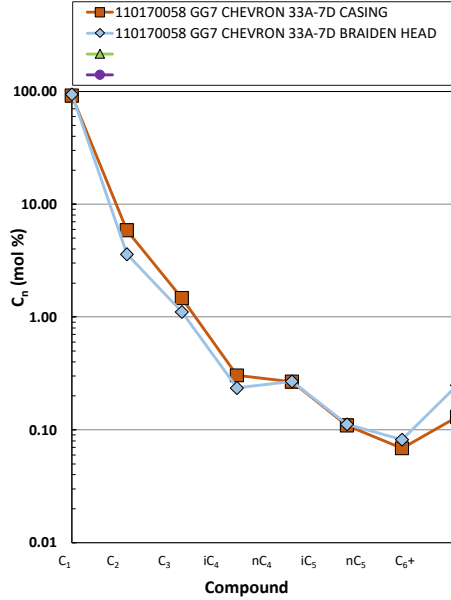

Hydrocarbon Composition Plot