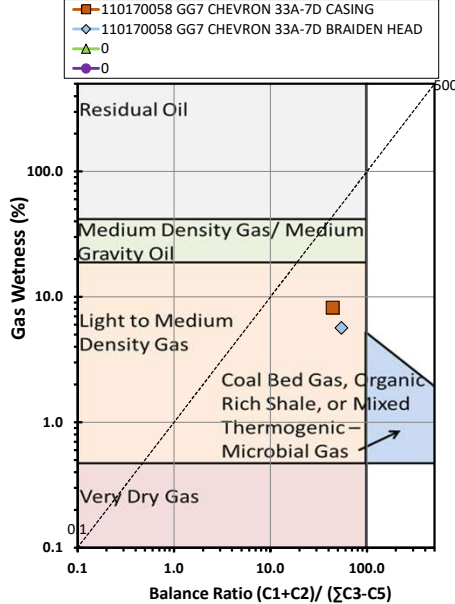

Haworth Ratio Plot - Characterization of Hydrocarbon Type