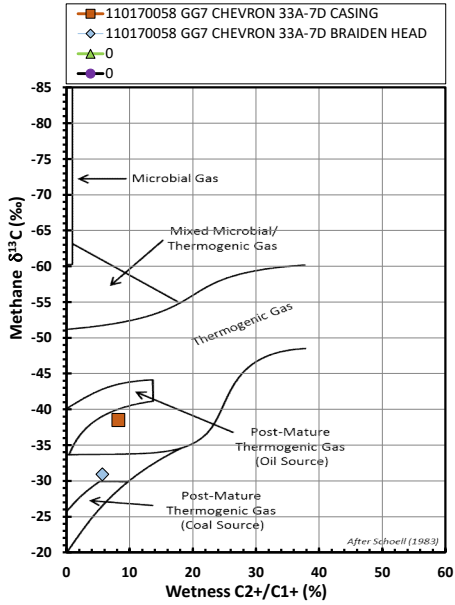

Methane $\delta^{13}\text{C}$ vs Wetness Genetic Classification Plot

Haworth Ratio Plot - Characterization of Hydrocarbon Type