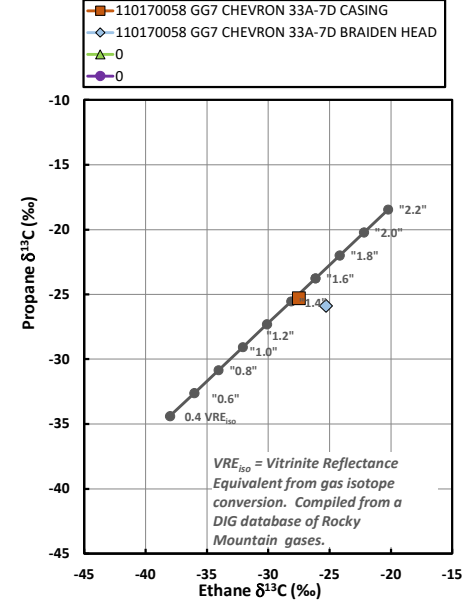

Ethane - Propane Maturity Plot

Methane $\delta^{13}\text{C}$ vs C1/(C2+C3) Genetic Classification Plot