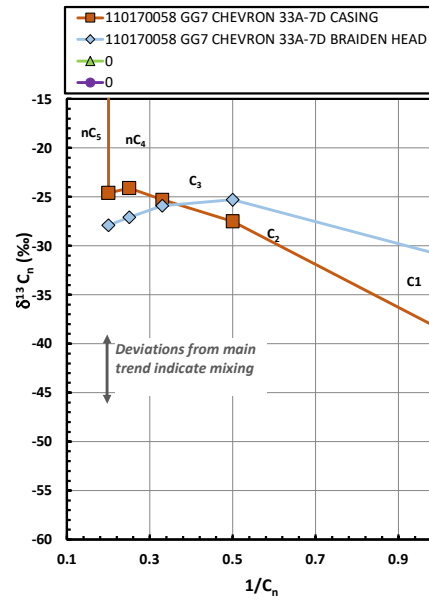

Mixing Plot

Methane $\delta^{13}\text{C}$ vs C1/(C2+C3) Genetic Classification Plot