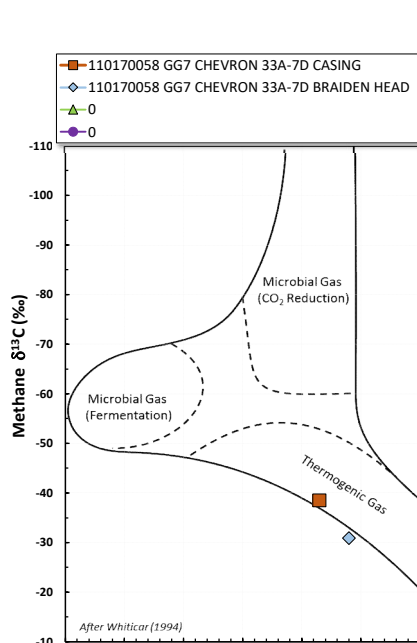

Haworth Ratio Plot - Characterization of Hydrocarbon Type