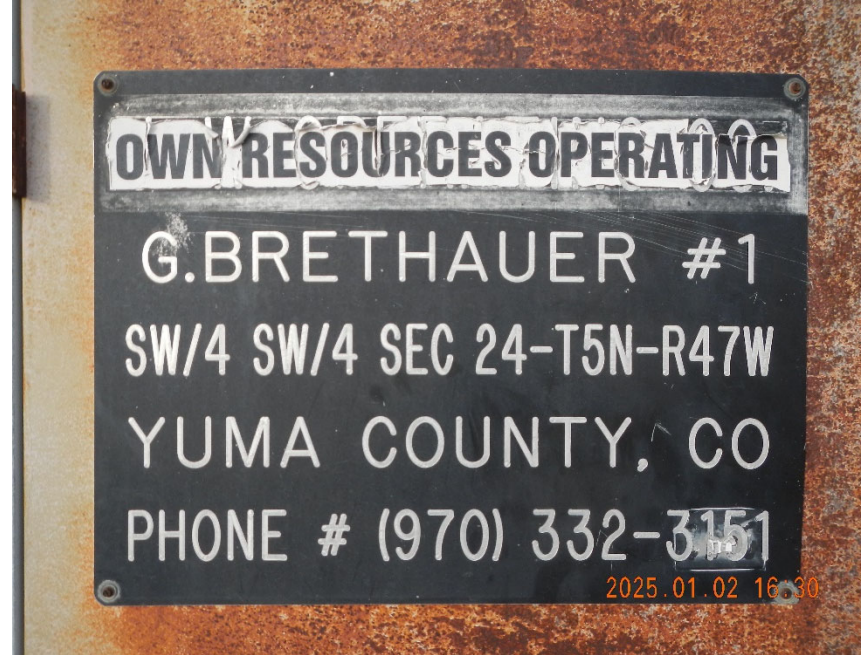

Inspection Photos
Location Name: G. Brethauer 1-24
API Number: 125-06404

1. Lease sign at well location.

2. View of wellhead.

Inspection Photos
Location Name: G. Brethauer 1-24
API Number: 125-06404

3. Well location overview.

4. Lease sign at remote gathering location.

Inspection Photos
Location Name: G. Brethauer 1-24
API Number: 125-06404

5. View of tank sign and produced water tank.

6. Gas meter inside shed.

Inspection Photos
Location Name: G. Brethauer 1-24
API Number: 125-06404