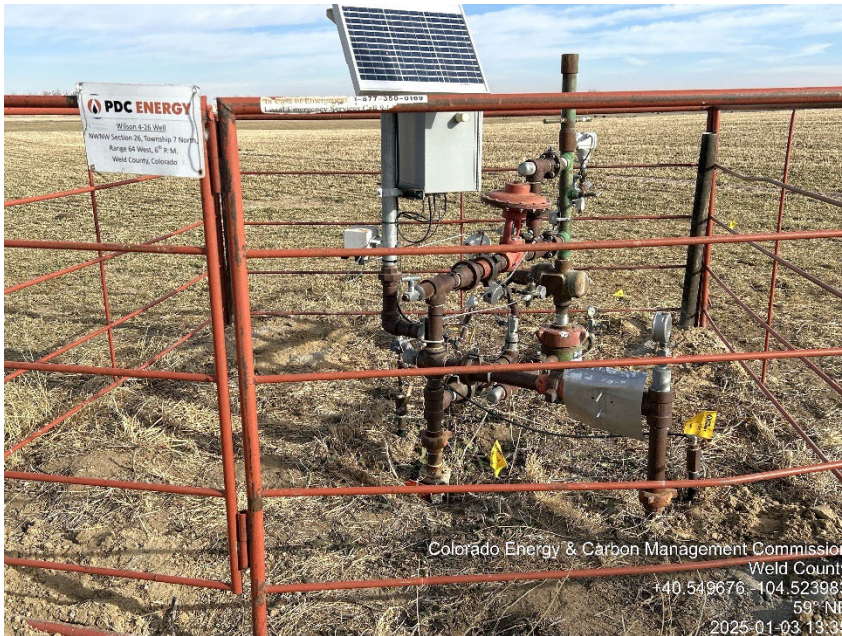

Inspection Photos
Location Name: Wilson/4-26
Location ID: 424888

Photo #1

Wilson 4-26 (123-34210) Wellsite

Shut-In | SI

Common flowline w/ Wilson 3-26

Photo #2

Wilson 4-26, 3-26 Wellsite(s)

Shut-In | SI

Wellsite(s) entrance

Inspection Photos
Location Name: Wilson/4-26
Location ID: 424888

Photo #3
Wilson 4-26, 3-26 Battery site
Inactive | Shut-down

Photo #4
Wilson 4-26, 3-26 Battery site
Inactive | Shut-down
Battery entrance