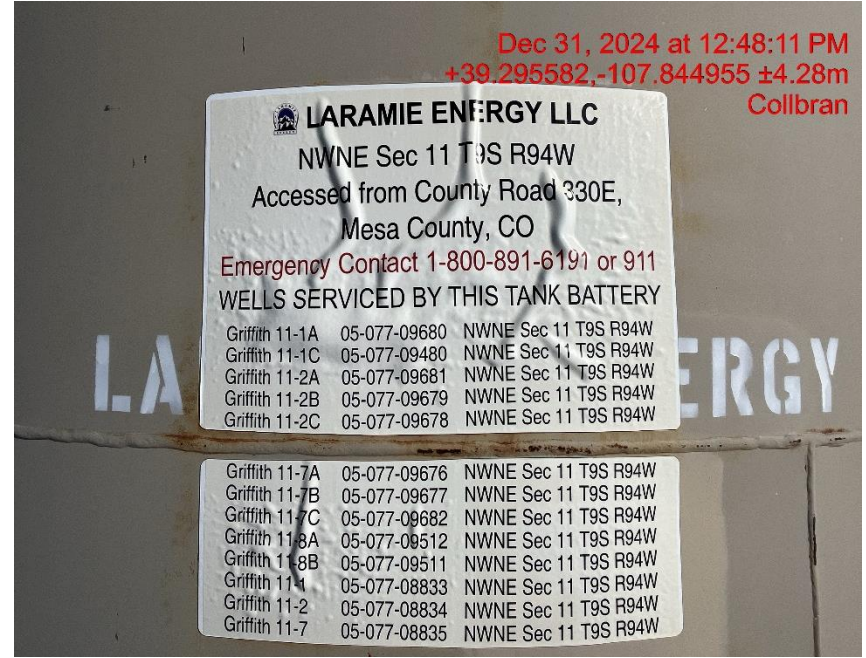

Inspection Photos

Location: LARAMIE ENERGY LLC GRIFFITH-69S94W/11NWNE (Griffith/11-2 Pad)

Location ID: 334495

Date: 12/31/2024

Photo # 1762 Entrance to location

Photo # 1784 Location

Inspection Photos

Location: LARAMIE ENERGY LLC Griffith/11-2 Pad