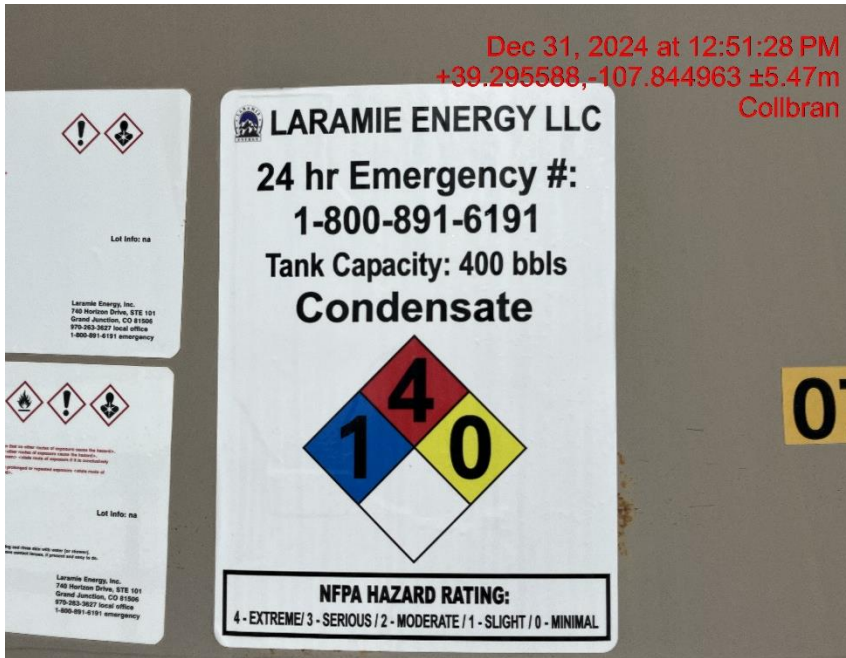

Inspection Photos
Location: LARAMIE ENERGY LLC Griffith/11-2 Pad
Location ID: 334445
Date: 12/31/2024

Photo # 1785 Inaccurate capacity