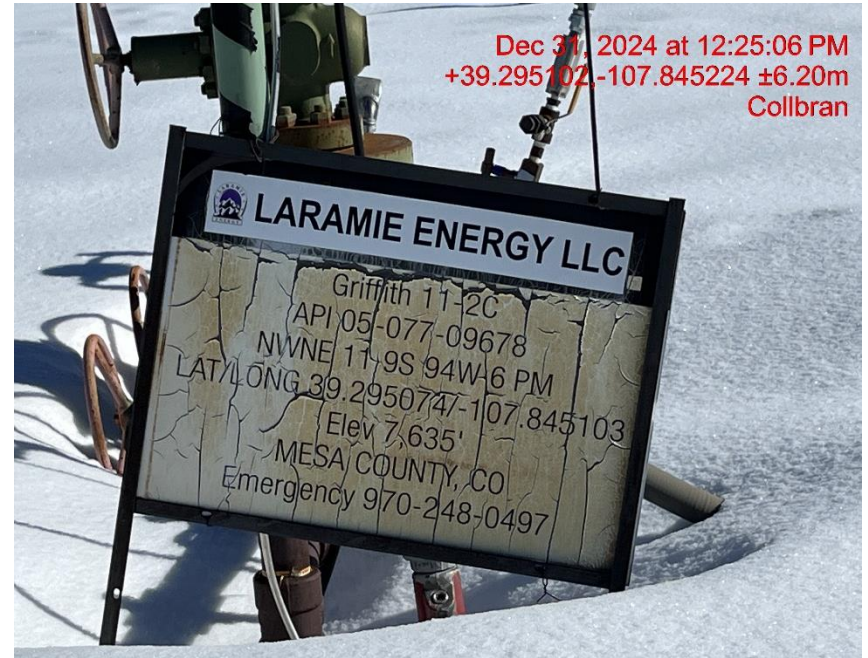

Photo # 1769 Becoming illegible