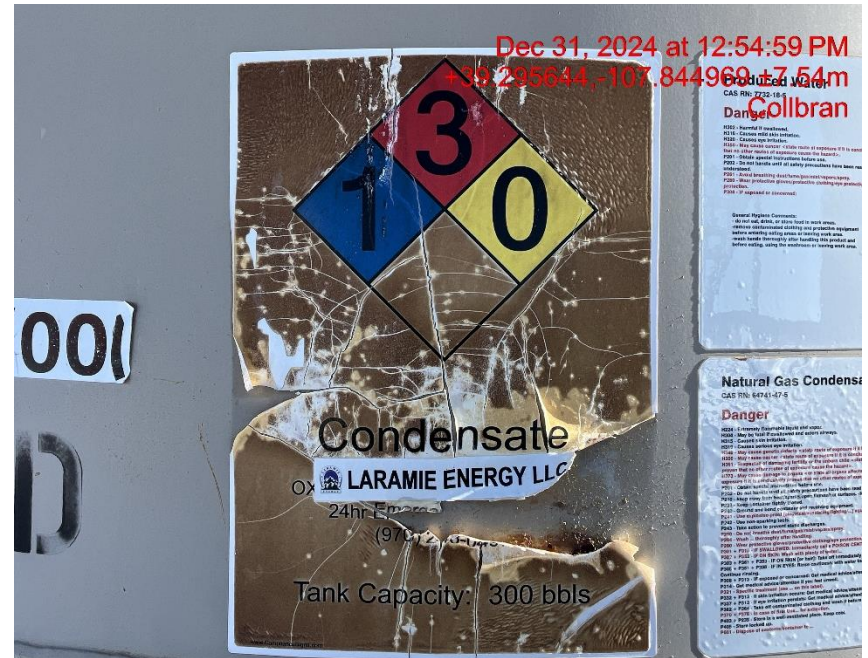

Inspection Photos
Location: LARAMIE ENERGY LLC Griffith/11-2 Pad
Location ID: 334445
Date: 12/31/2024

Photo # 1788 Showing signs of disrepair