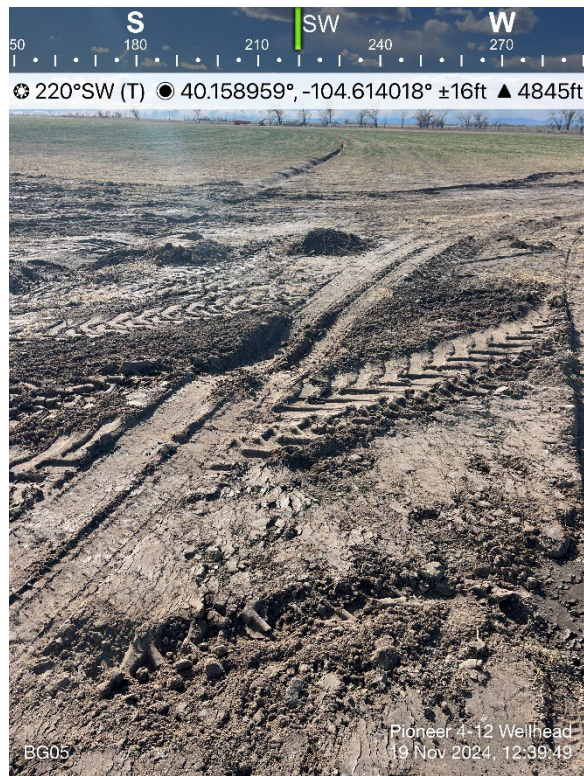

**PHOTO LOG
PIONEER 4-12 WELLHEAD
WELD COUNTY, COLORADO
KERR-MCGEE OIL & GAS ONSHORE, LP**

Wellhead Excavation

Native Background Sample Location 01

PHOTO LOG
PIONEER 4-12 WELLHEAD
WELD COUNTY, COLORADO
KERR-MCGEE OIL & GAS ONSHORE, LP

Native Background Sample Location 02

Native Background Sample Location 03

PHOTO LOG
PIONEER 4-12 WELLHEAD
WELD COUNTY, COLORADO
KERR-MCGEE OIL & GAS ONSHORE, LP

Native Background Sample Location 03

Native Background Sample Location 05

**PHOTO LOG
PIONEER 4-12 WELLHEAD
WELD COUNTY, COLORADO
KERR-MCGEE OIL & GAS ONSHORE, LP**

Native Background Sample Location 06