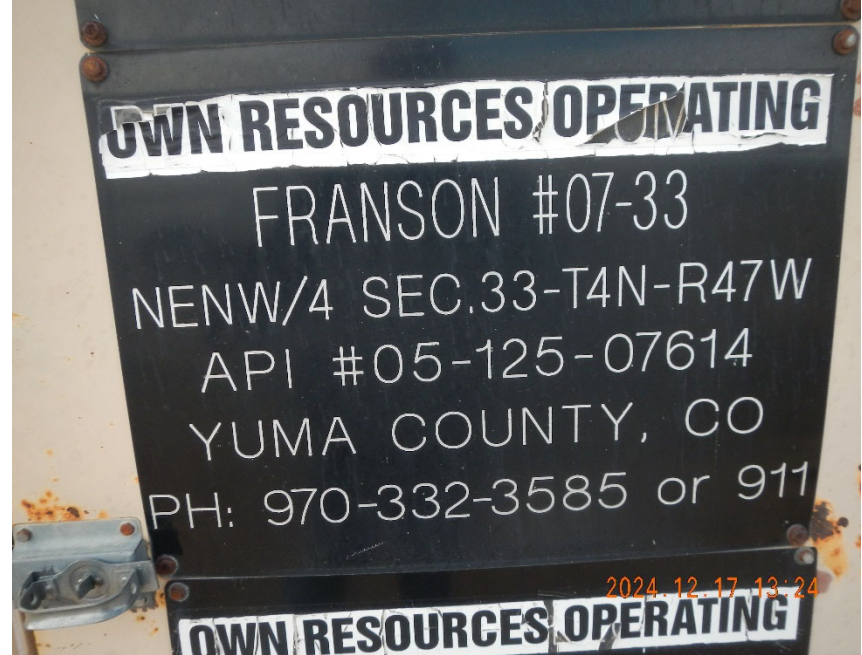

Inspection Photos  
Location Name: Franson 7-33  
API Number: 125-07614

1. Lease sign at well location.

2. View of wellhead.

Inspection Photos  
Location Name: Franson 7-33  
API Number: 125-07614

3. Well location overview.

4. Lease sign at remote gathering location.

Inspection Photos  
Location Name: Franson 7-33  
API Number: 125-07614

5. Gas meter inside meter shed.

6. Shared remote gathering location overview.