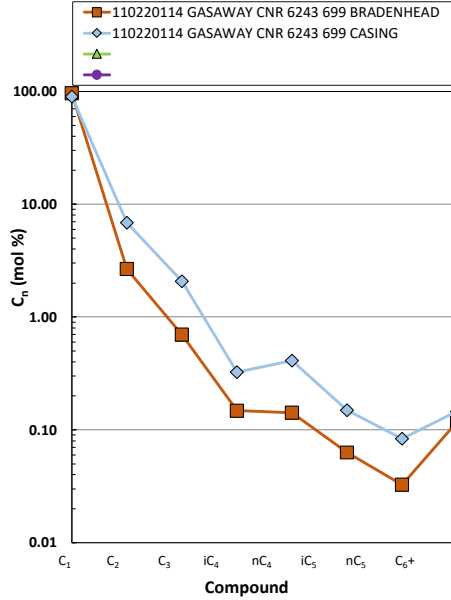

Hydrocarbon Composition Plot