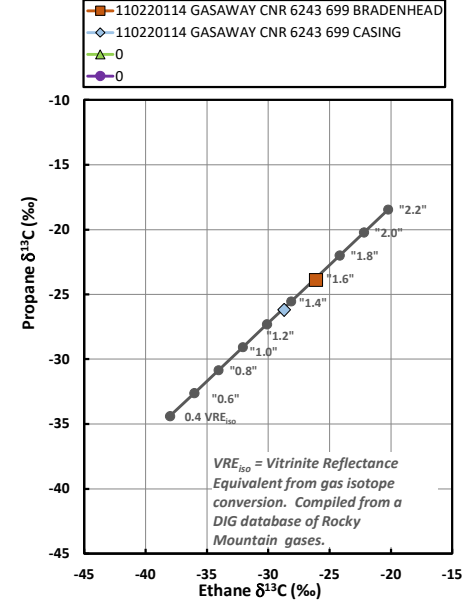

Ethane - Propane Maturity Plot

Methane $\delta^{13}\text{C}$ vs C1/(C2+C3) Genetic Classification Plot