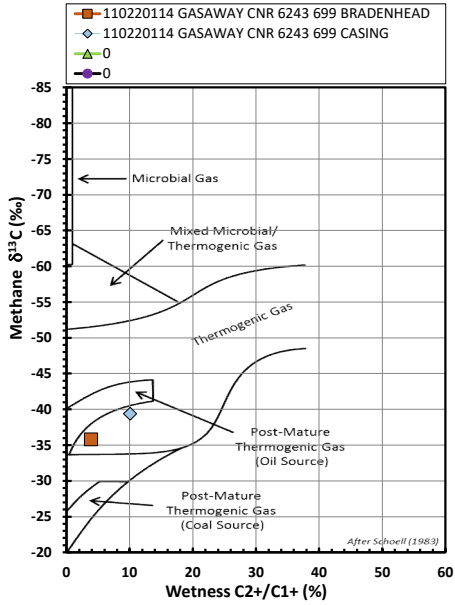

Methane $\delta^{13}\text{C}$ vs Wetness Genetic Classification Plot

Haworth Ratio Plot - Characterization of Hydrocarbon Type