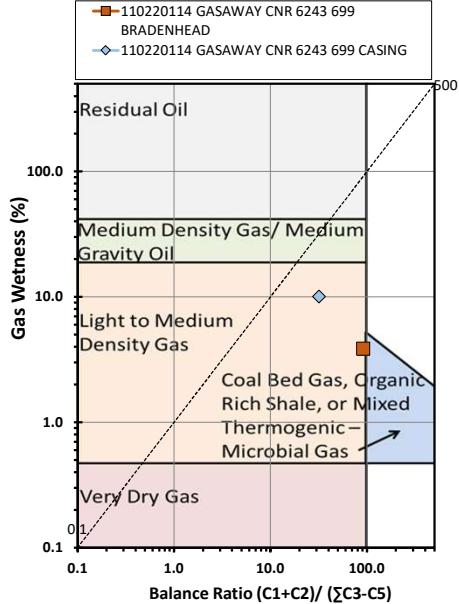

Haworth Ratio Plot - Characterization of Hydrocarbon Type