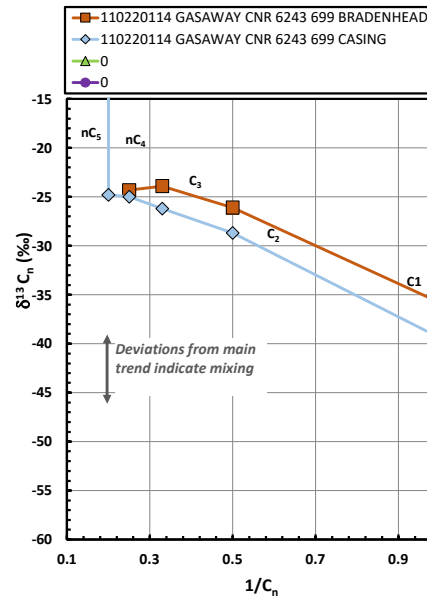

Mixing Plot

Methane $\delta^{13}\text{C}$ vs C1/(C2+C3) Genetic Classification Plot