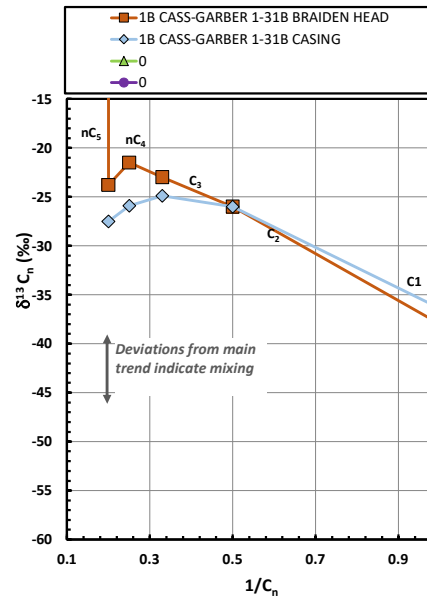

Mixing Plot

Methane $\delta^{13}\text{C}$ vs C1/(C2+C3) Genetic Classification Plot