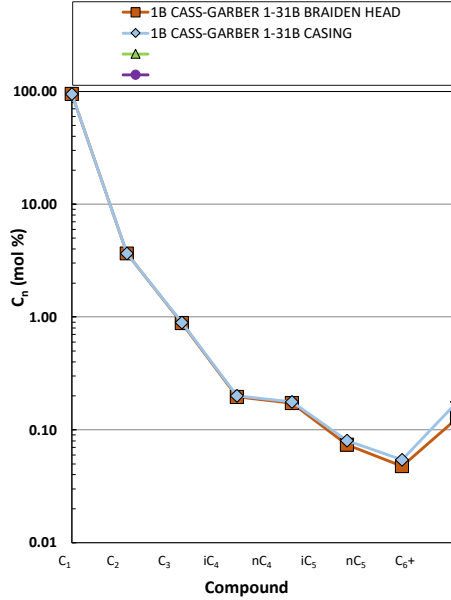

Hydrocarbon Composition Plot