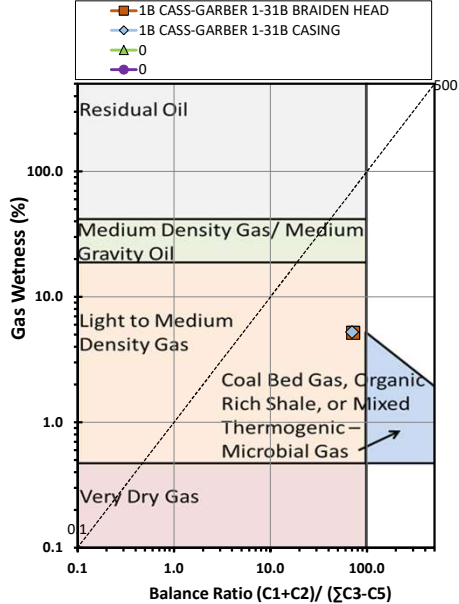

Haworth Ratio Plot - Characterization of Hydrocarbon Type