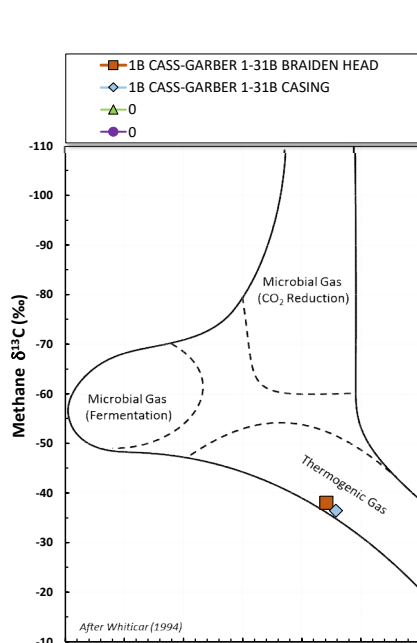

Haworth Ratio Plot - Characterization of Hydrocarbon Type