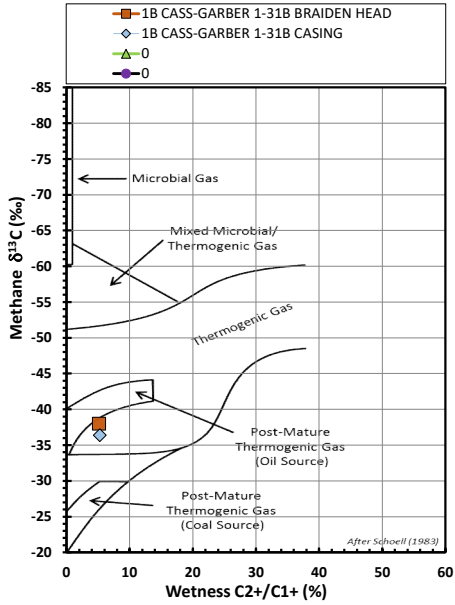

Methane $\delta^{13}\text{C}$ vs Wetness Genetic Classification Plot

Haworth Ratio Plot - Characterization of Hydrocarbon Type