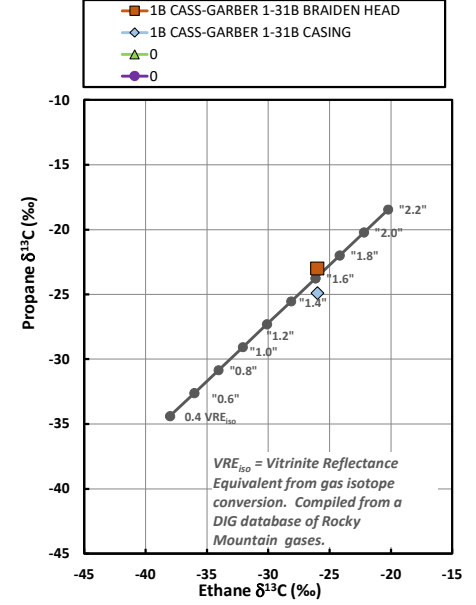

Ethane - Propane Maturity Plot

Methane $\delta^{13}\text{C}$ vs C1/(C2+C3) Genetic Classification Plot