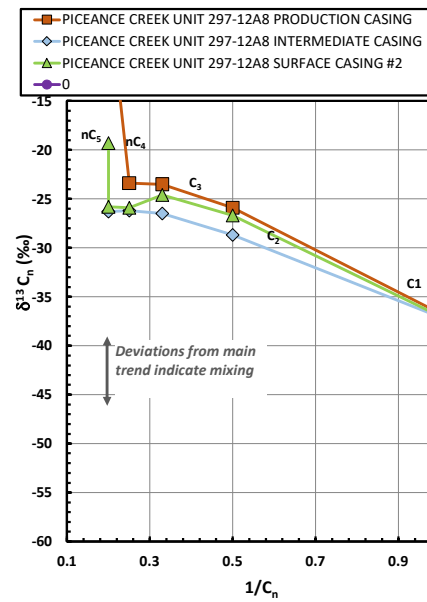

Mixing Plot

Methane $\delta^{13}\text{C}$ vs C1/(C2+C3) Genetic Classification Plot