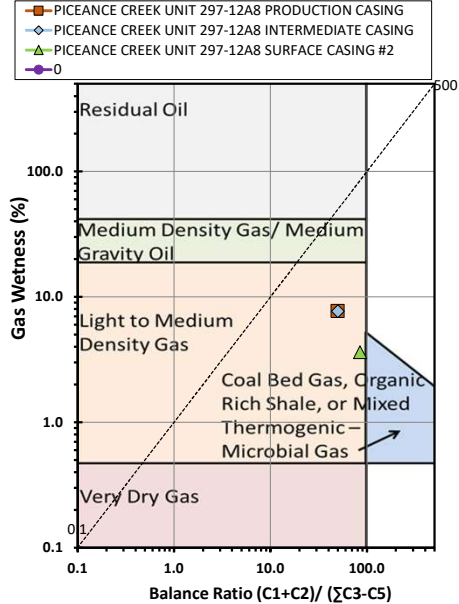

Haworth Ratio Plot - Characterization of Hydrocarbon Type