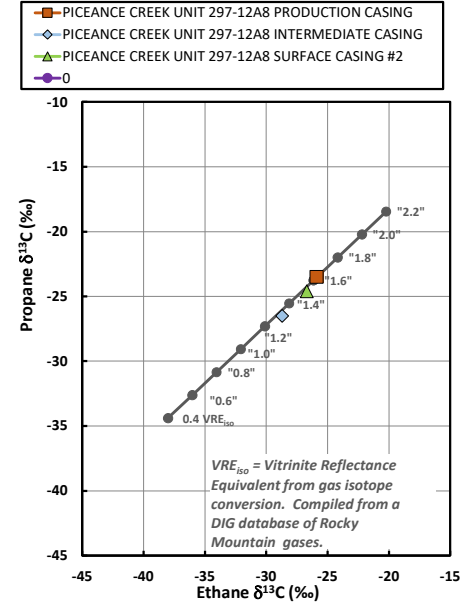

Ethane - Propane Maturity Plot

Methane $\delta^{13}\text{C}$ vs C1/(C2+C3) Genetic Classification Plot