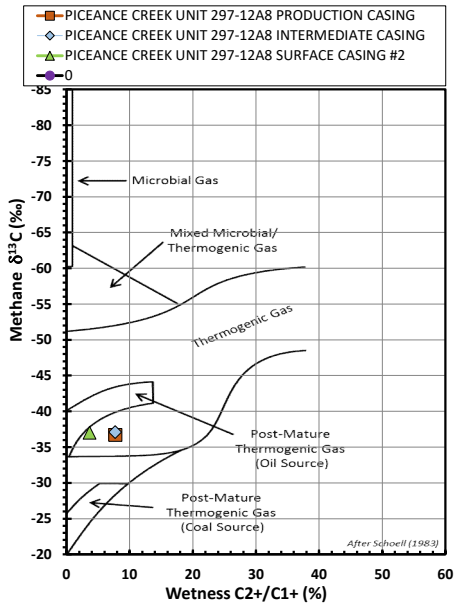

Methane $\delta^{13}\text{C}$ vs Wetness Genetic Classification Plot

Haworth Ratio Plot - Characterization of Hydrocarbon Type