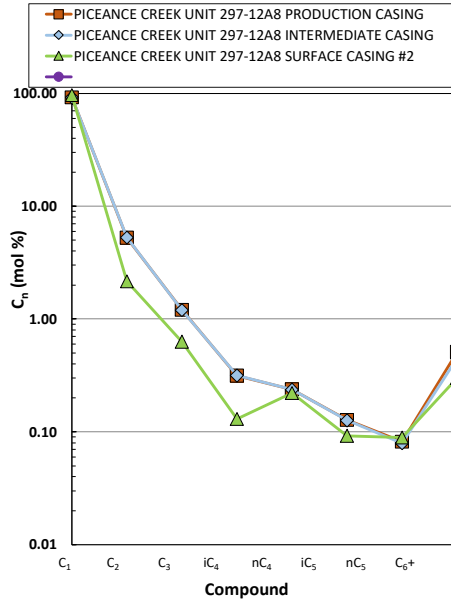

Hydrocarbon Composition Plot