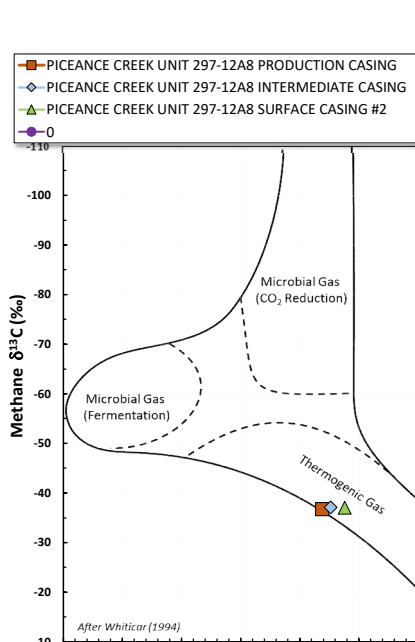

Haworth Ratio Plot - Characterization of Hydrocarbon Type