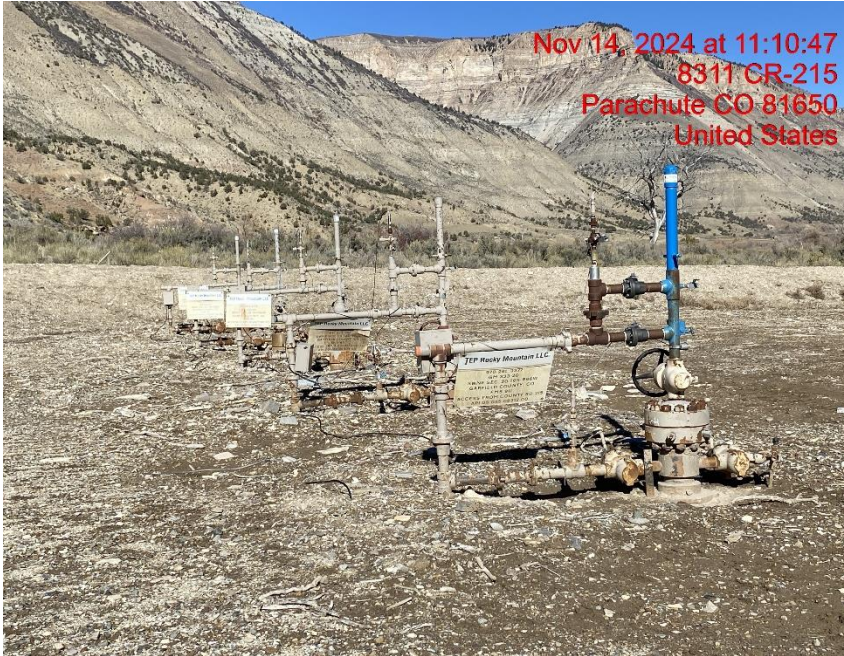

## Inspection Photos

Location Name: TEP ROCKY MOUNTAIN LLC, CHEVRON-66S96W/20SWNE

Location ID: 335457

Date: 11/14/2024

Location – Photo #04907

Location – Photo #04911

## Inspection Photos

Location Name: TEP ROCKY MOUNTAIN LLC, CHEVRON-66S96W/20SWNE

Location ID: 335457

Date: 11/14/2024

Location – Photo #04909

Stored Equipment – Photo #04908

## Inspection Photos

Location Name: TEP ROCKY MOUNTAIN LLC, CHEVRON-66S96W/20SWNE

Location ID: 335457

Date: 11/14/2024

Open-Ended Line – Photo #04912

Open-Ended Line – Photo #04913

## Inspection Photos

Location Name: TEP ROCKY MOUNTAIN LLC, CHEVRON-66S96W/20SWNE

Location ID: 335457

Date: 11/14/2024

**Wildlife Entry Hazard – Photo #04914**

**Label Does Not State Tank Capacity – Photo #04910**