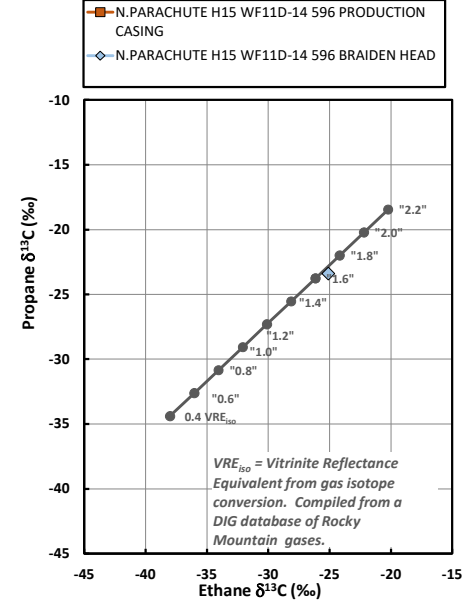

Ethane - Propane Maturity Plot

Methane $\delta^{13}\text{C}$ vs C1/(C2+C3) Genetic Classification Plot