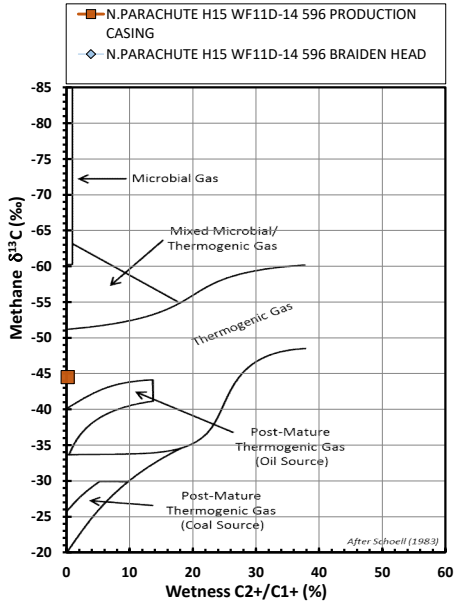

Methane $\delta^{13}\text{C}$ vs Wetness Genetic Classification Plot

Haworth Ratio Plot - Characterization of Hydrocarbon Type