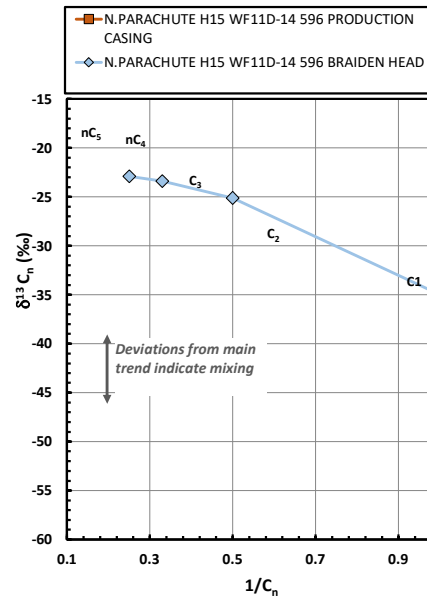

Mixing Plot

Methane $\delta^{13}\text{C}$ vs C1/(C2+C3) Genetic Classification Plot