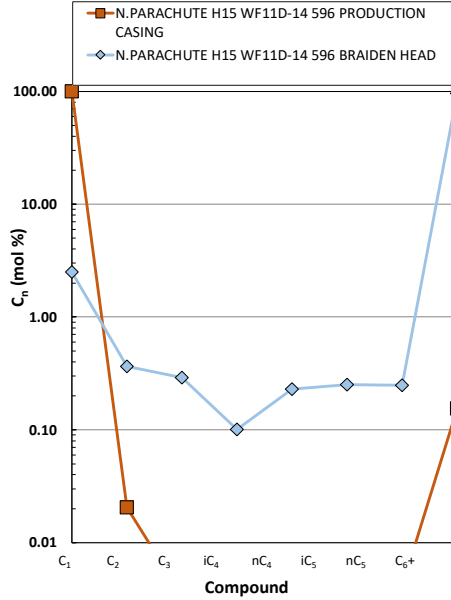

Hydrocarbon Composition Plot