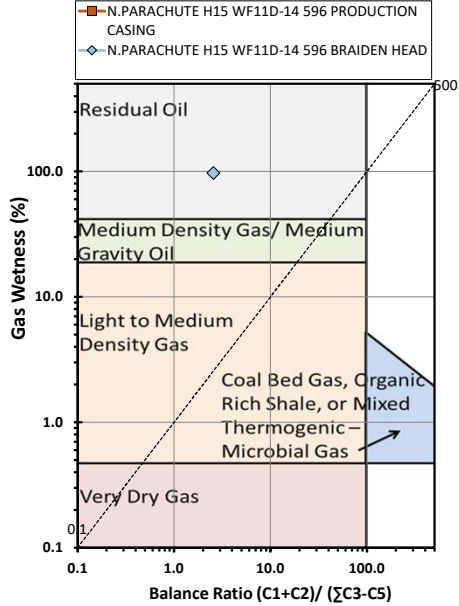

Haworth Ratio Plot - Characterization of Hydrocarbon Type