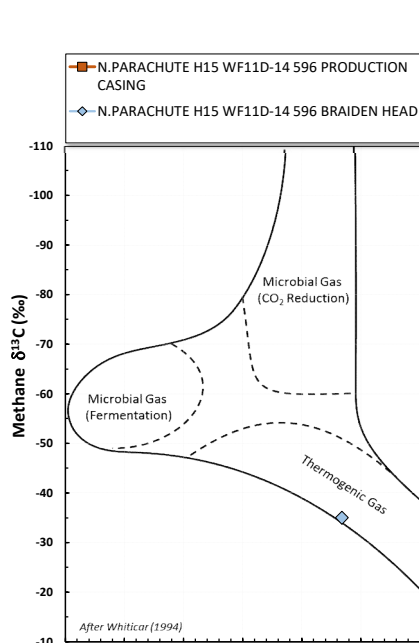

Haworth Ratio Plot - Characterization of Hydrocarbon Type