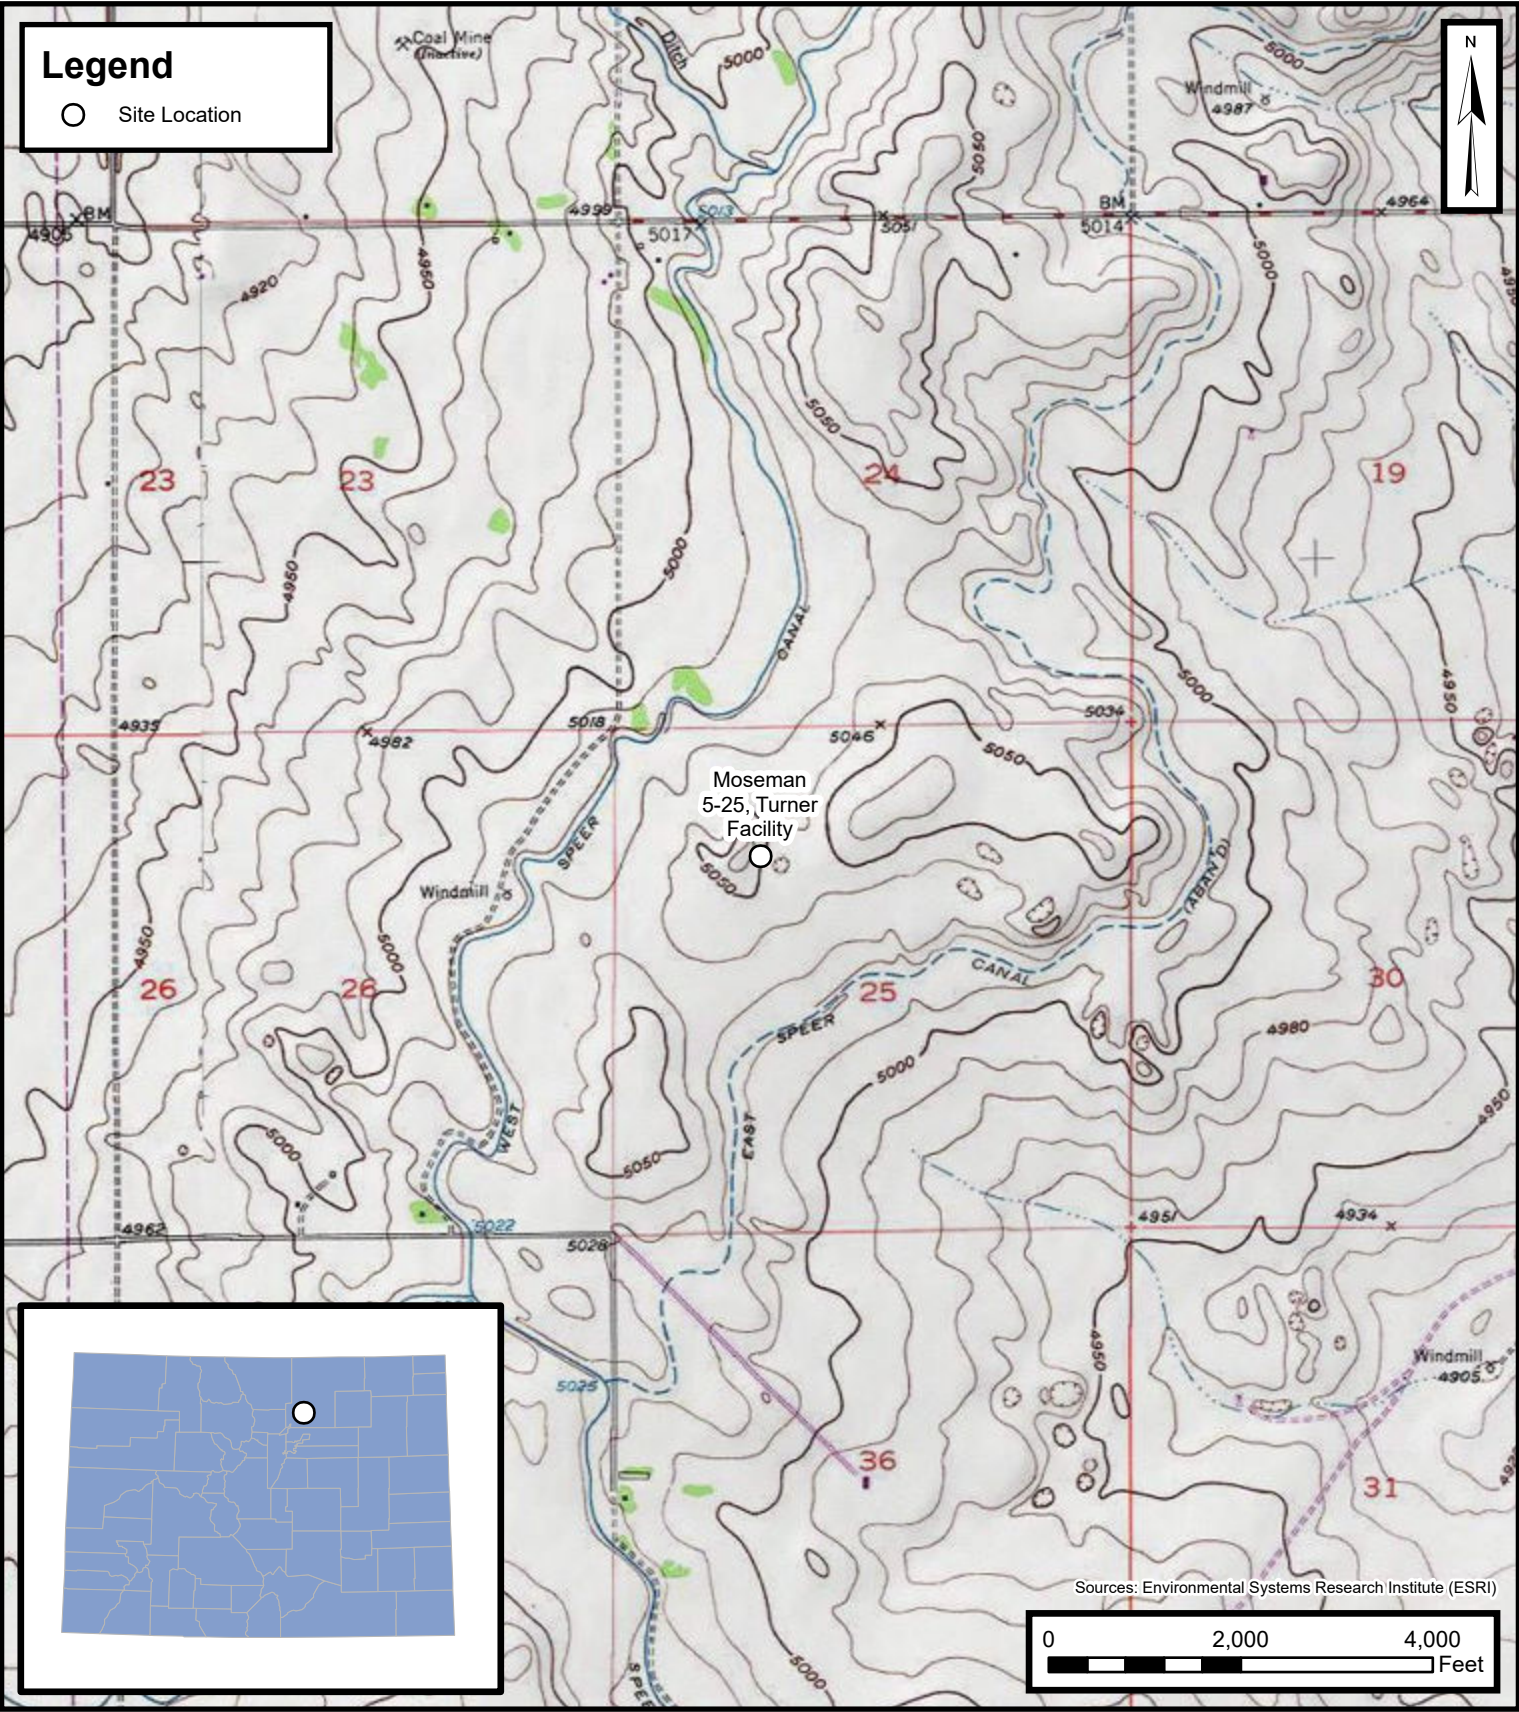

Legend

○ Site Location

Sources: Environmental Systems Research Institute (ESRI)