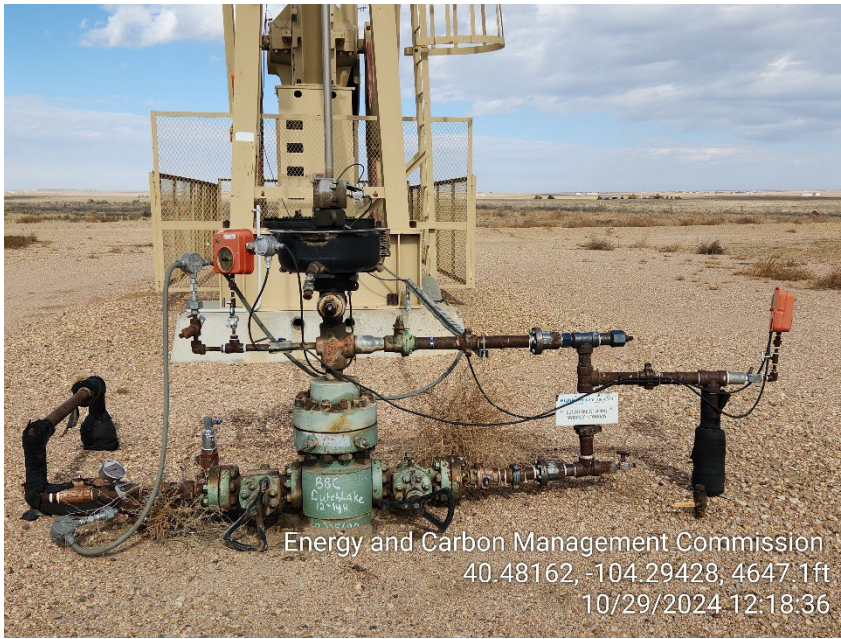

Inspection Photos
Location Name: Dutch Lake 12-14H
Location ID: 424233

Photo 1 – Wellhead

Photo 2 – Wellhead Sign

Inspection Photos
Location Name: Dutch Lake 12-14H
Location ID: 424233

Photo 3 – ECD

Photo 4 – Separator

Inspection Photos
Location Name: Dutch Lake 12-14H
Location ID: 424233

Energy and Carbon Management Commission
40.48146, -104.29397, 4654.8ft
10/29/2024 12:19:21

Energy and Carbon Management Commission
40.48133, -104.29395, 4654.0ft
10/29/2024 12:19:31